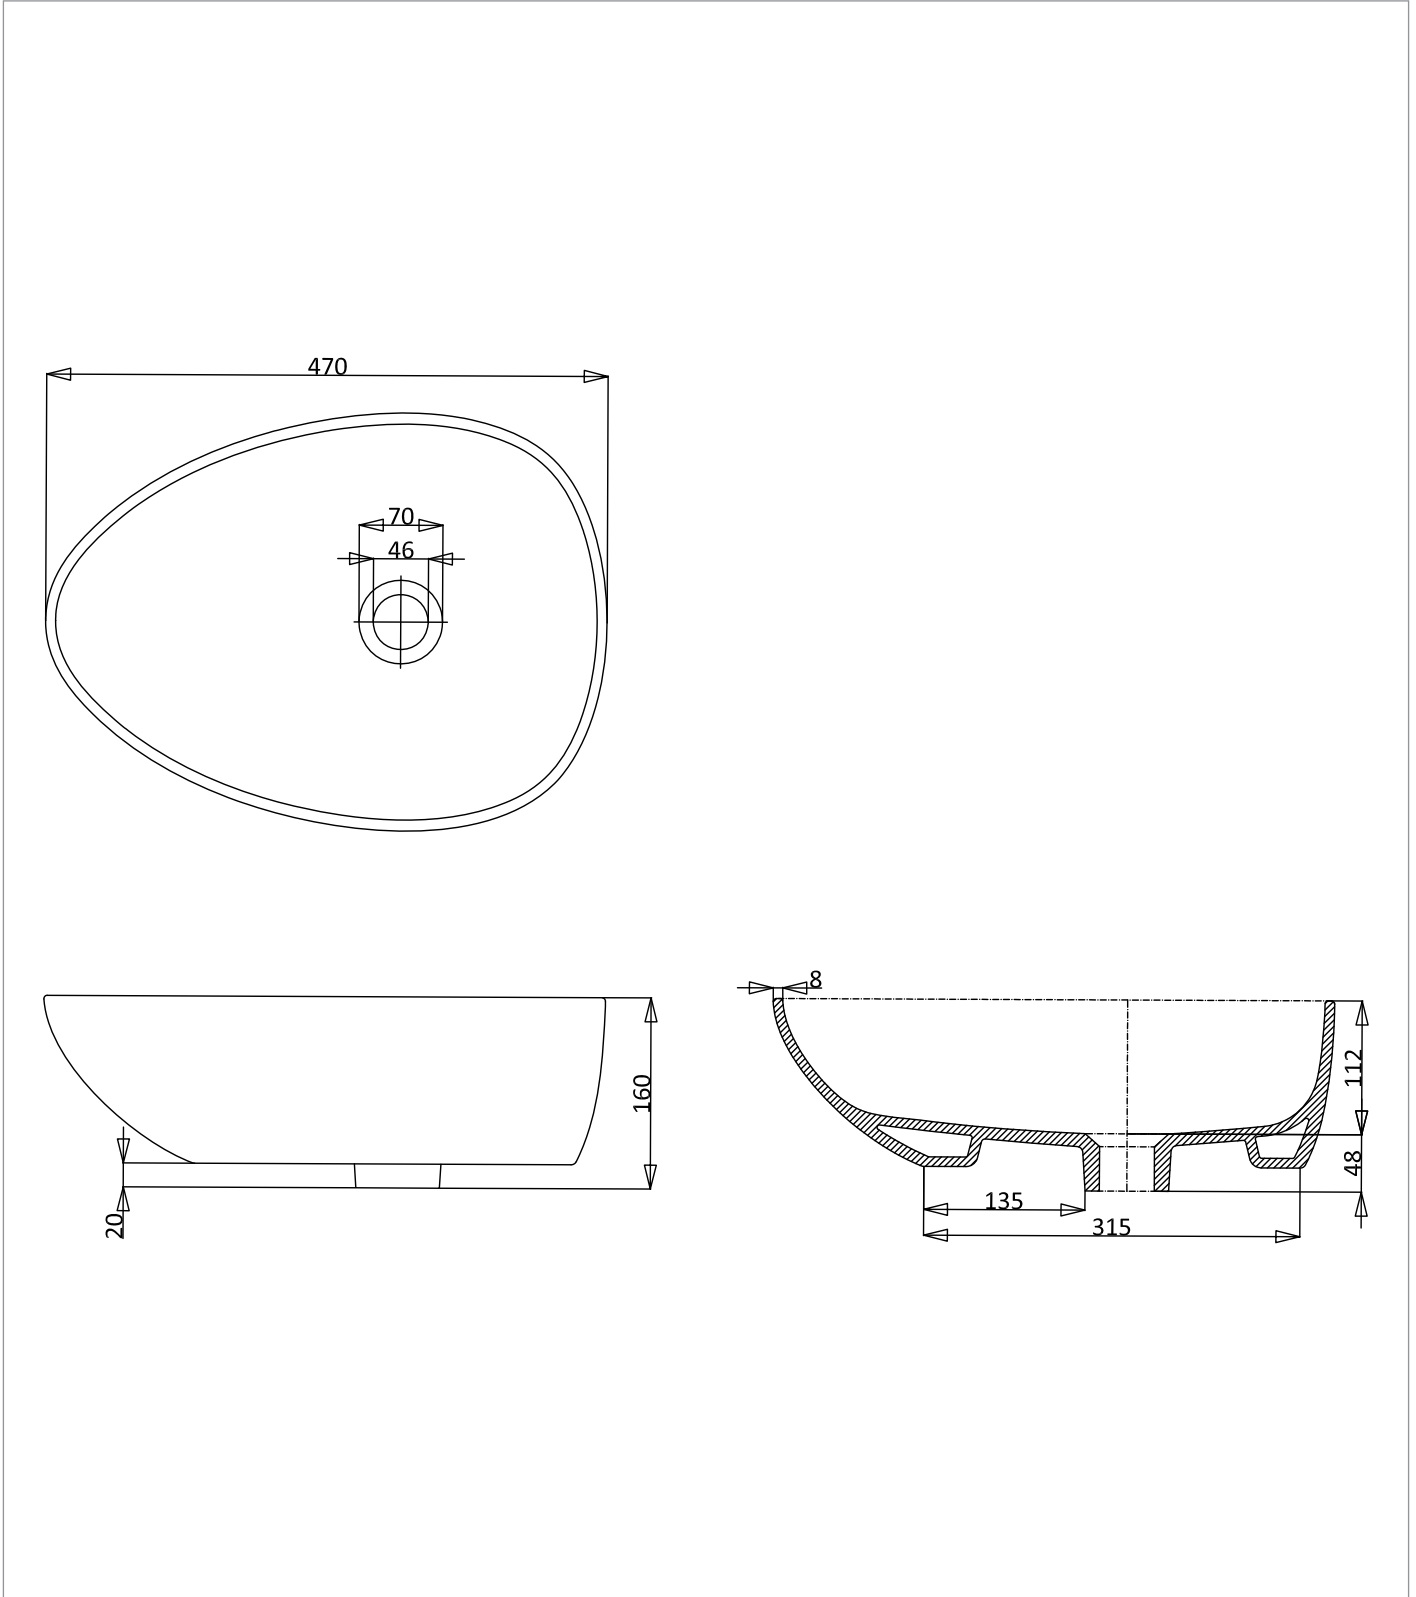

PRODUCT DATA SHEET

BRITTON[®]

PRODUCT CODE

CT00002UCW

RANGE

Counter Basins

DESCRIPTION

Pebble Countertop Basin 470x350mm
0TH Gloss White

CATEGORY	Sanitaryware
WARRANTY DETAILS	Lifetime*
COLOUR	Gloss White
FINISH APPLICATION	Glazed
PRIMARY MATERIAL	Fine Fire Clay
INSTALL TYPE	Furniture Mounted
PRODUCT WIDTH MM	470
PRODUCT HEIGHT MM	160
PRODUCT DEPTH MM	350
PRODUCT NET WEIGHT KG	5.95
STANDARDS	EN 31:2011 EN 14688:2015

TAP HOLES	0TH
FIXINGS INCLUDED	No
OVERFLOW	No
BASIN WASTE SIZE	45mm

TECHNICAL DIMENSIONS

Dimensions in mm unless otherwise specified.

Tolerances (per material type) apply.

SPARES LIST

Only the parts labelled are available as spares.