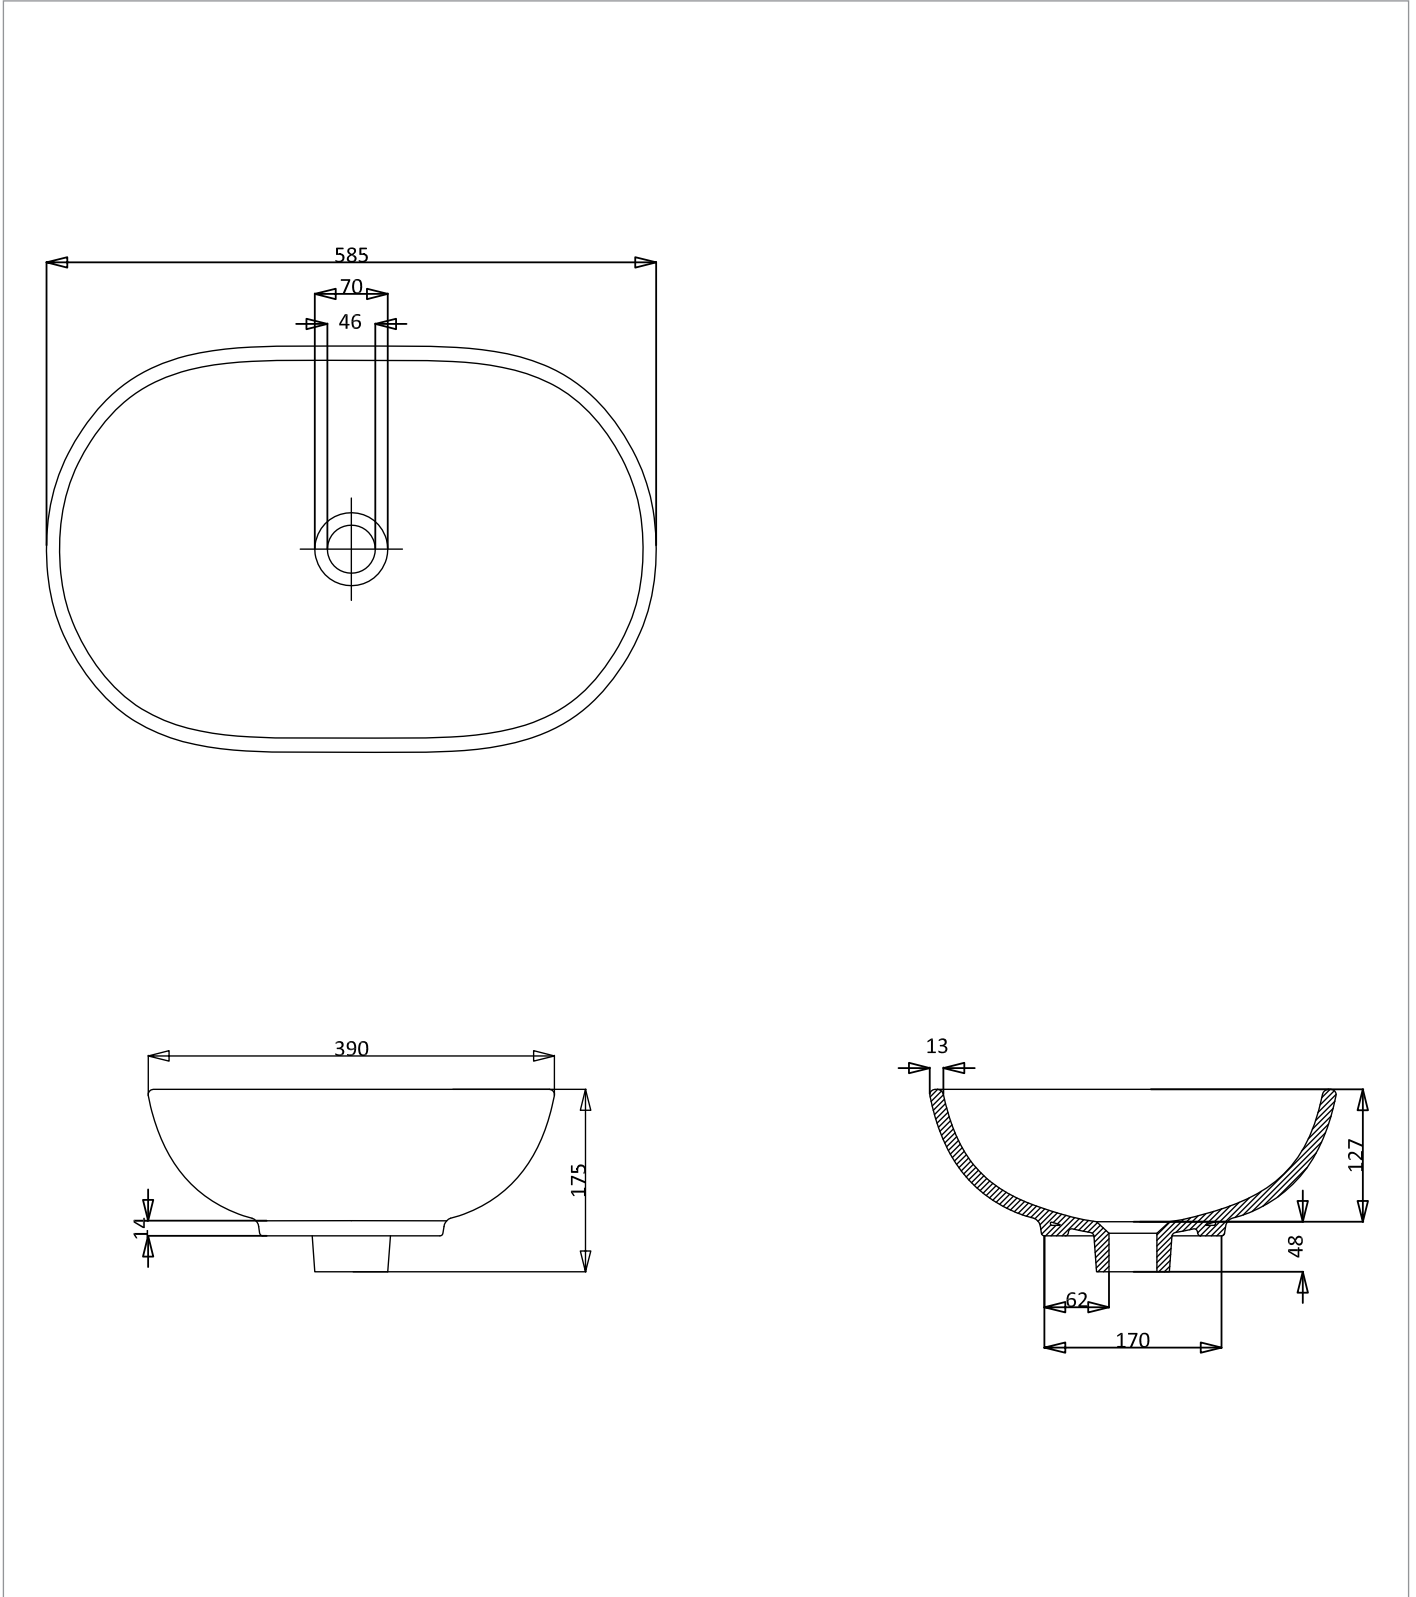

PRODUCT DATA SHEET

BRITTON[®]

PRODUCT CODE

CT00004UCW

RANGE

Counter Basins

DESCRIPTION

Pool Countertop Basin 585x390mm
0TH Gloss White

CATEGORY	Sanitaryware
WARRANTY DETAILS	Lifetime*
COLOUR	Gloss White
FINISH APPLICATION	Glazed
PRIMARY MATERIAL	Fine Fire Clay
INSTALL TYPE	Furniture Mounted
PRODUCT WIDTH MM	585
PRODUCT HEIGHT MM	175
PRODUCT LENGTH MM	390
PRODUCT NET WEIGHT KG	8.55
STANDARDS	EN 31:2011 EN 14688:2015

TAP HOLES	0TH
FIXINGS INCLUDED	No
OVERFLOW	No
BASIN WASTE SIZE	45mm

TECHNICAL DIMENSIONS

Dimensions in mm unless otherwise specified.

Tolerances (per material type) apply.

SPARES LIST

Only the parts labelled are available as spares.