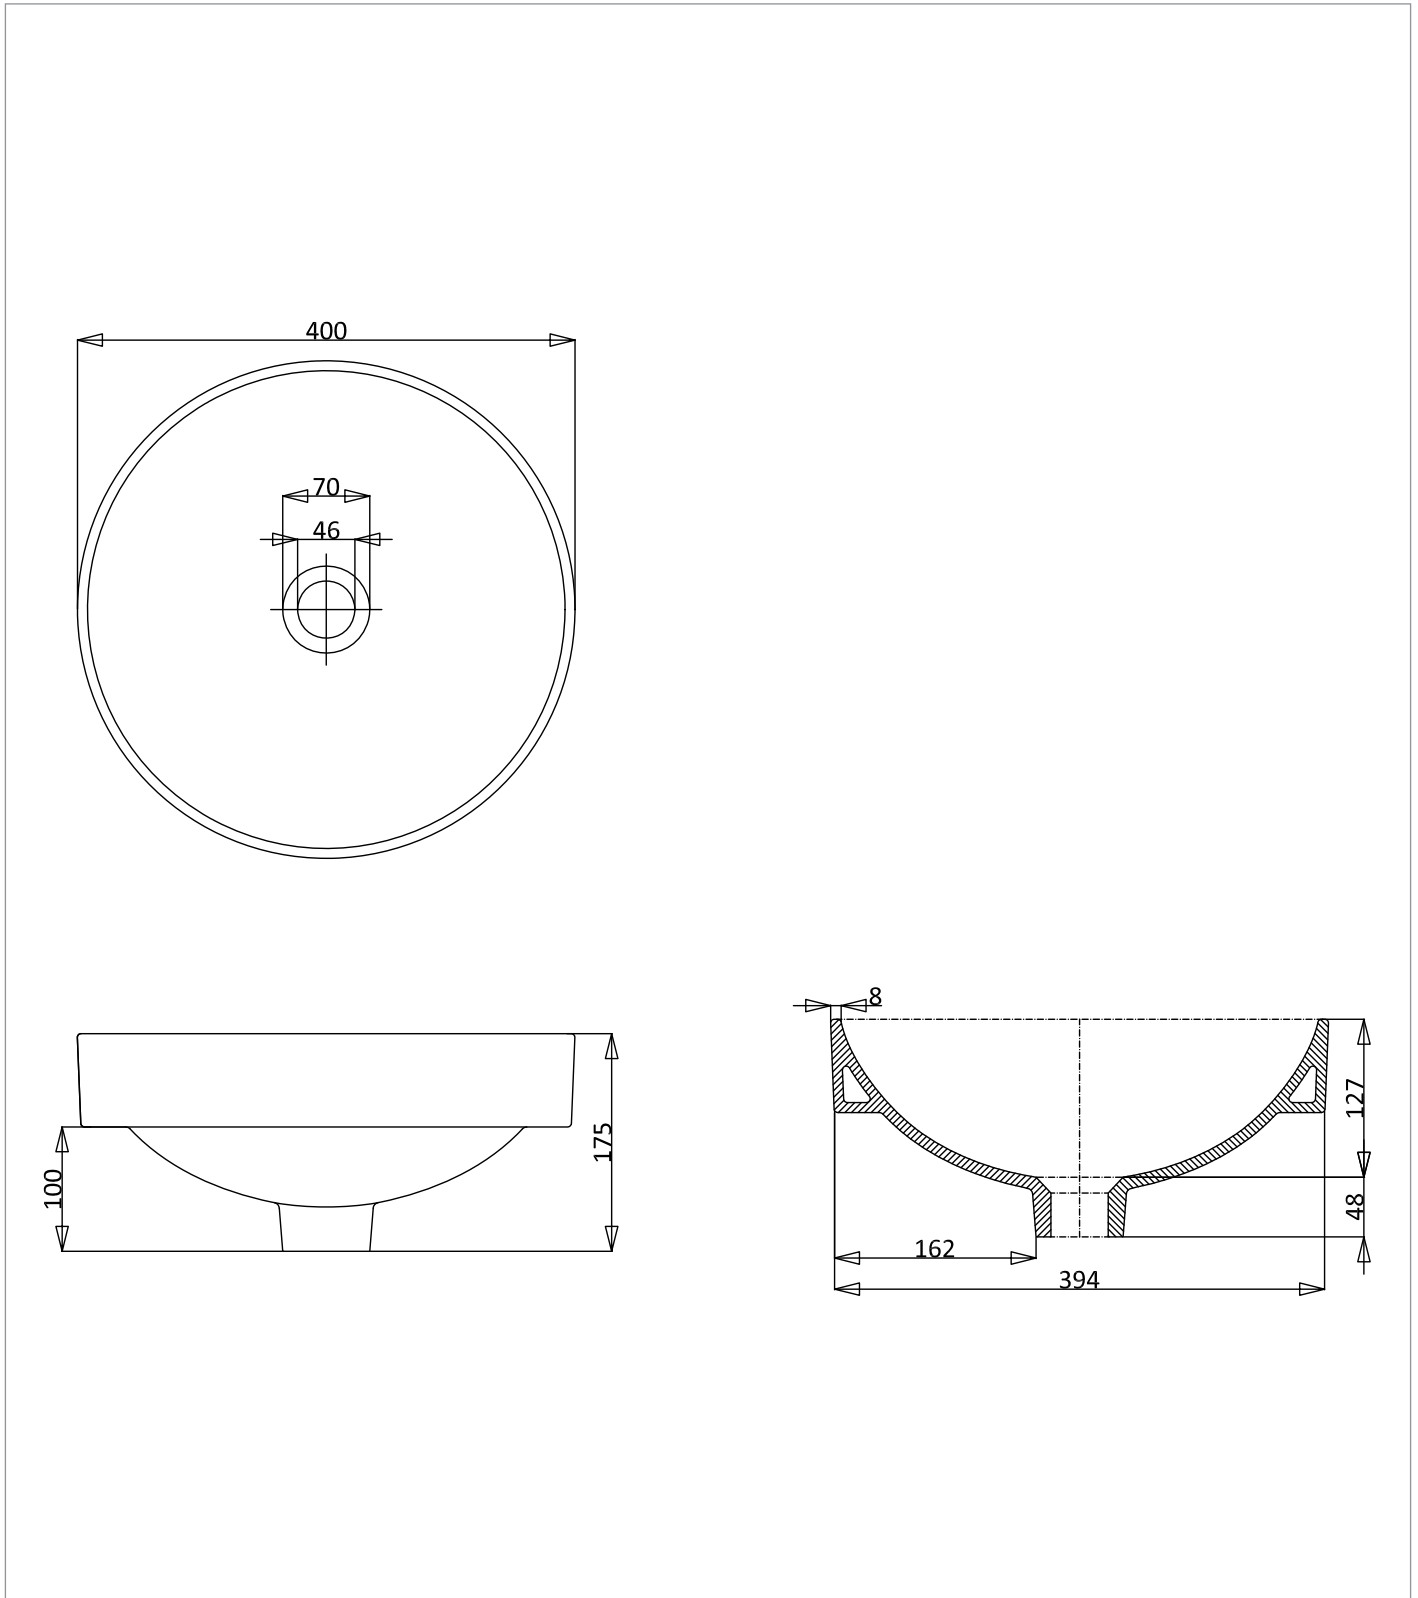

PRODUCT DATA SHEET

BRITTON[®]

PRODUCT CODE

CT00005UCW

RANGE

Counter Basins

DESCRIPTION

Semi-inset thin Countertop Basin 400
0TH Gloss White

CATEGORY	Sanitaryware
WARRANTY DETAILS	Lifetime*
COLOUR	Gloss White
FINISH APPLICATION	Glazed
PRIMARY MATERIAL	Fine Fire Clay
INSTALL TYPE	Furniture Mounted
PRODUCT WIDTH MM	400
PRODUCT HEIGHT MM	175
PRODUCT DEPTH MM	400
PRODUCT NET WEIGHT KG	4.6
STANDARDS	EN 31:2011 EN 14688:2015

TAP HOLES	0TH
FIXINGS INCLUDED	No
OVERFLOW	No
BASIN WASTE SIZE	45mm

TECHNICAL DIMENSIONS

Dimensions in mm unless otherwise specified.

Tolerances (per material type) apply.

SPARES LIST

Only the parts labelled are available as spares.