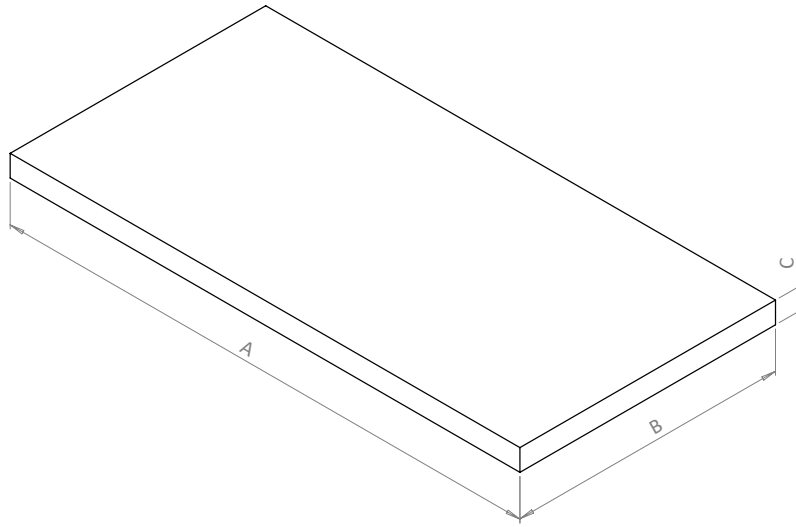

PRODUCT DATA SHEET

BRITTON[®]

PRODUCT CODE

HK7100TCM

RANGE

Hackney

DESCRIPTION

Hackney Worktop 700 Carrara

CATEGORY	Furniture
WARRANTY DETAILS	10 Years
COLOUR	Carrara
PRIMARY MATERIAL	Composite Board
INSTALL TYPE	Furniture Mounted
PRODUCT WIDTH MM	390
PRODUCT HEIGHT MM	16
PRODUCT LENGTH MM	710
PRODUCT NET WEIGHT KG	5.8

DRAWER BOX	Board laminated
WALL HANGERS	No

TECHNICAL DIMENSIONS

Dimensions in mm unless otherwise specified.

Tolerances (per material type) apply.

CODE	DESCRIPTION	FINISH	A (mm)	B (mm)	C (mm)	WEIGHT
HK5100TCM	Hackney 500 Worktop	Carrara	510	390	16	3.8 kg
HK5100TMQ	Hackney 500 Worktop	Marquina	510	390	16	3.8 kg
HK6100TCM	Hackney 600 Worktop	Carrara	610	390	16	4.8 kg
HK6100TMQ	Hackney 600 Worktop	Marquina	610	390	16	4.8 kg
HK7100TCM	Hackney 700 Worktop	Carrara	710	390	16	5.8 kg
HK7100TMQ	Hackney 700 Worktop	Marquina	710	390	16	5.8 kg
HK8100TCM	Hackney 800 Worktop	Carrara	810	390	16	6.8 kg
HK8100TMQ	Hackney 800 Worktop	Marquina	810	390	16	6.8 kg
HK9100TCM	Hackney 900 Worktop	Carrara	910	390	16	7.8 kg
HK9100TMQ	Hackney 900 Worktop	Marquina	910	390	16	7.8 kg
HK1010TCM	Hackney 1000 Worktop	Carrara	1010	390	16	8.8 kg
HK1010TMQ	Hackney 1000 Worktop	Marquina	1010	390	16	8.8 kg
HK1110TCM	Hackney 1100 Worktop	Carrara	1110	390	16	9.8 kg
HK1110TMQ	Hackney 1100 Worktop	Marquina	1110	390	16	9.8 kg
HK1210TCM	Hackney 1200 Worktop	Carrara	1210	390	16	10.8 kg
HK1210TMQ	Hackney 1200 Worktop	Marquina	1210	390	16	10.8 kg