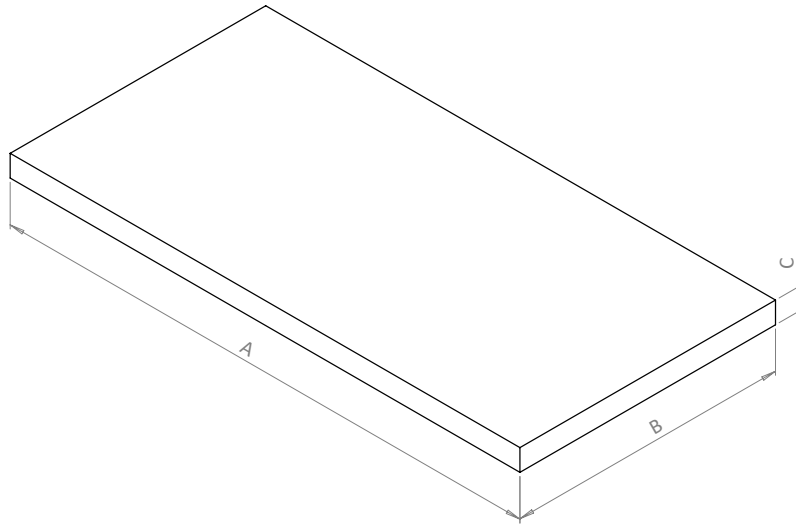

PRODUCT DATA SHEET

BRITTON[®]

PRODUCT CODE

HK6100TMQ

RANGE

Hackney

DESCRIPTION

Hackney Worktop 600 Marquina

CATEGORY	Furniture
WARRANTY DETAILS	10 Years
COLOUR	Marquina
PRIMARY MATERIAL	Composite Board
INSTALL TYPE	Furniture Mounted
PRODUCT WIDTH MM	390
PRODUCT HEIGHT MM	16
PRODUCT LENGTH MM	610
PRODUCT NET WEIGHT KG	4.8

DRAWER BOX	Board laminated
WALL HANGERS	No

TECHNICAL DIMENSIONS

Dimensions in mm unless otherwise specified.

Tolerances (per material type) apply.

CODE	DESCRIPTION	FINISH	A (mm)	B (mm)	C (mm)	WEIGHT
HK5100TCM	Hackney 500 Worktop	Carrara	510	390	16	3.8 kg
HK5100TMQ	Hackney 500 Worktop	Marquina	510	390	16	3.8 kg
HK6100TCM	Hackney 600 Worktop	Carrara	610	390	16	4.8 kg
HK6100TMQ	Hackney 600 Worktop	Marquina	610	390	16	4.8 kg
HK7100TCM	Hackney 700 Worktop	Carrara	710	390	16	5.8 kg
HK7100TMQ	Hackney 700 Worktop	Marquina	710	390	16	5.8 kg
HK8100TCM	Hackney 800 Worktop	Carrara	810	390	16	6.8 kg
HK8100TMQ	Hackney 800 Worktop	Marquina	810	390	16	6.8 kg
HK9100TCM	Hackney 900 Worktop	Carrara	910	390	16	7.8 kg
HK9100TMQ	Hackney 900 Worktop	Marquina	910	390	16	7.8 kg
HK1010TCM	Hackney 1000 Worktop	Carrara	1010	390	16	8.8 kg
HK1010TMQ	Hackney 1000 Worktop	Marquina	1010	390	16	8.8 kg
HK1110TCM	Hackney 1100 Worktop	Carrara	1110	390	16	9.8 kg
HK1110TMQ	Hackney 1100 Worktop	Marquina	1110	390	16	9.8 kg
HK1210TCM	Hackney 1200 Worktop	Carrara	1210	390	16	10.8 kg
HK1210TMQ	Hackney 1200 Worktop	Marquina	1210	390	16	10.8 kg