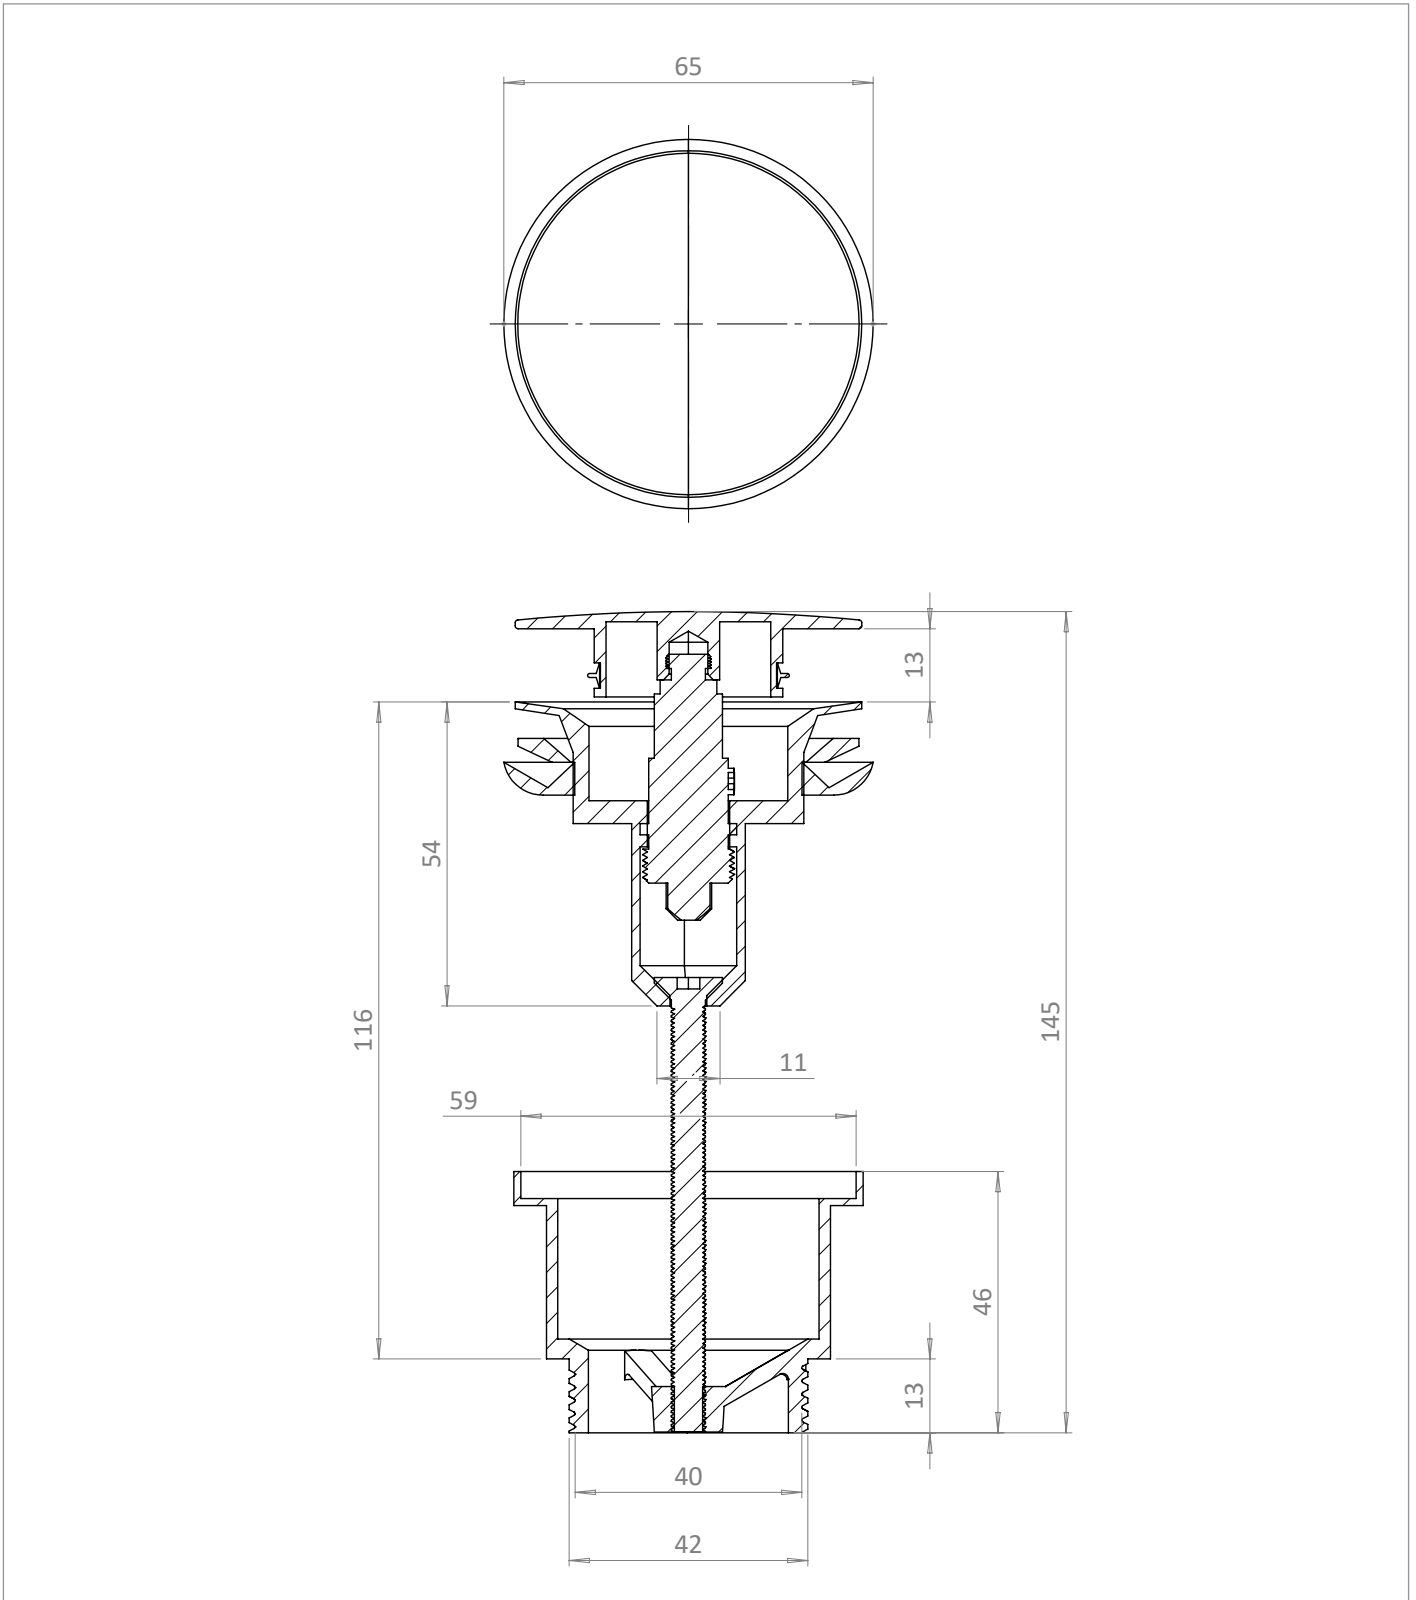

PRODUCT DATA SHEET

BRITTON[®]

PRODUCT CODE

BR_BSW0290F

RANGE

Basin Waste

DESCRIPTION

Universal Basin Click Clack Waste
Brushed Brass

CATEGORY	Brassware
WARRANTY DETAILS	2 Years
COLOUR	Brushed Brass
FINISH APPLICATION	PVD
PRIMARY MATERIAL	Brass
INSTALL TYPE	Basin Mounted
PRODUCT WIDTH MM	63
PRODUCT HEIGHT MM	99.5
PRODUCT NET WEIGHT KG	0.37

OUTLET CONNECTIONS THREAD WASTE/TRAP	G1/2"
WASTE WATER FLOW RATE	0.6
ADJUSTMENT (MIN - MAX)	70

PRESSURE (BAR)	0.2	0.5	1	2	3	4	5
PRIMARY FLOWRATE							
HANDSET FLOWRATE							
MASSAGE FLOW RATE							
AIR FLOW RATE							
WIRE FLOW RATE							
WATERFALL FLOW RATE							
MIST FLOW RATE							
HANDSPRAY FLOW RATE							

 Part of the
Bathroom Brands Group

TECHNICAL DIMENSIONS

Dimensions in mm unless otherwise specified.

Tolerances (per material type) apply.

SPARES LIST

Only the parts labelled are available as spares.

SPARES AVAILABLE UPON REQUEST