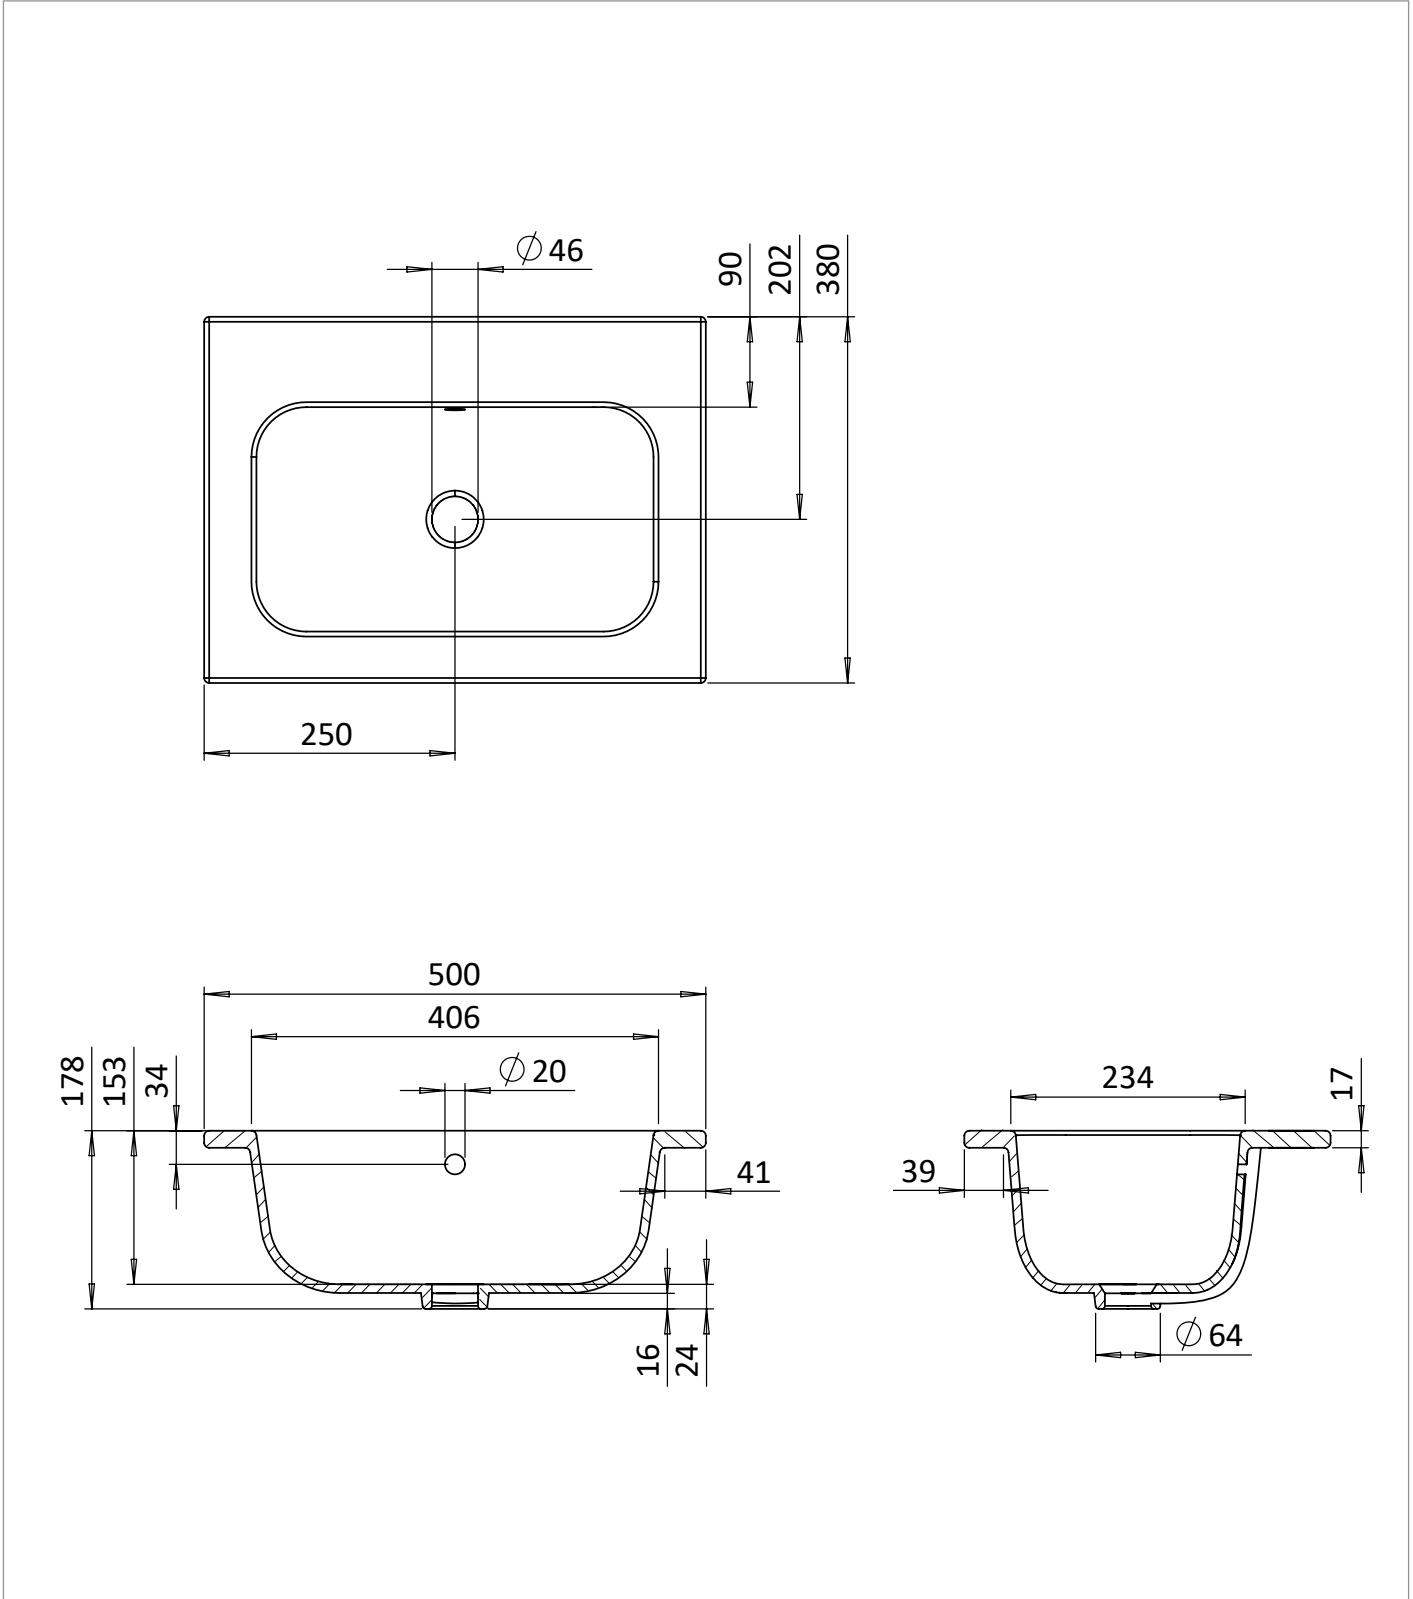

## DESCRIPTION

Hackney Basin 500mm 0TH White

CATEGORY	Sanitaryware
WARRANTY DETAILS	Lifetime
COLOUR	White
FINISH APPLICATION	Glazed
PRIMARY MATERIAL	Vitreous China
INSTALL TYPE	Furniture Mounted
PRODUCT WIDTH MM	500
PRODUCT HEIGHT MM	178
PRODUCT DEPTH MM	380
PRODUCT NET WEIGHT KG	15.8
STANDARDS	EN 14688

TAP HOLES	0
FIXINGS INCLUDED	No
OVERFLOW	Yes
BASIN WASTE SIZE	44

**TECHNICAL DIMENSIONS**

Dimensions in mm unless otherwise specified.

Tolerances (per material type) apply.