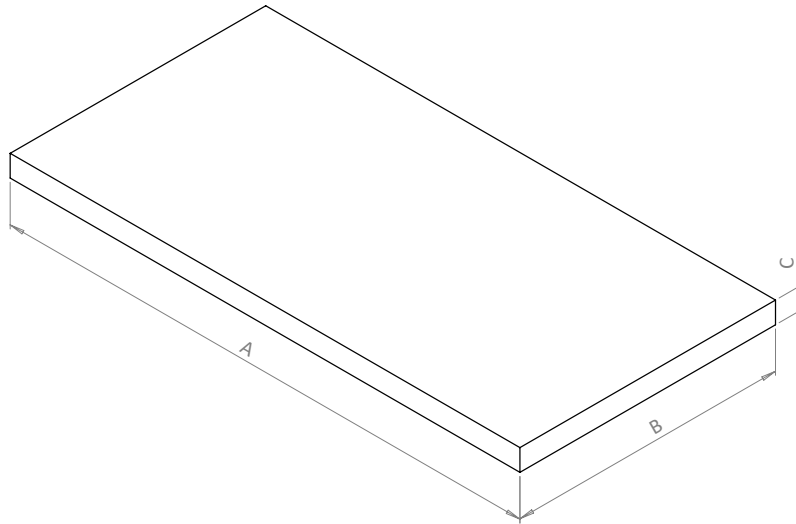

PRODUCT DATA SHEET

BRITTON[®]

PRODUCT CODE

HK1210TMQ

RANGE

Hackney

DESCRIPTION

Hackney Worktop 1200 Marquina

CATEGORY	Furniture
WARRANTY DETAILS	10 Years
COLOUR	Marquina
PRIMARY MATERIAL	Composite Board
INSTALL TYPE	Furniture Mounted
PRODUCT WIDTH MM	390
PRODUCT HEIGHT MM	16
PRODUCT LENGTH MM	1210
PRODUCT NET WEIGHT KG	10.8

DRAWER BOX	Board laminated
WALL HANGERS	No

TECHNICAL DIMENSIONS

Dimensions in mm unless otherwise specified.

Tolerances (per material type) apply.

CODE	DESCRIPTION	FINISH	A (mm)	B (mm)	C (mm)	WEIGHT
HK5100TCM	Hackney 500 Worktop	Carrara	510	390	16	3.8 kg
HK5100TMQ	Hackney 500 Worktop	Marquina	510	390	16	3.8 kg
HK6100TCM	Hackney 600 Worktop	Carrara	610	390	16	4.8 kg
HK6100TMQ	Hackney 600 Worktop	Marquina	610	390	16	4.8 kg
HK7100TCM	Hackney 700 Worktop	Carrara	710	390	16	5.8 kg
HK7100TMQ	Hackney 700 Worktop	Marquina	710	390	16	5.8 kg
HK8100TCM	Hackney 800 Worktop	Carrara	810	390	16	6.8 kg
HK8100TMQ	Hackney 800 Worktop	Marquina	810	390	16	6.8 kg
HK9100TCM	Hackney 900 Worktop	Carrara	910	390	16	7.8 kg
HK9100TMQ	Hackney 900 Worktop	Marquina	910	390	16	7.8 kg
HK1010TCM	Hackney 1000 Worktop	Carrara	1010	390	16	8.8 kg
HK1010TMQ	Hackney 1000 Worktop	Marquina	1010	390	16	8.8 kg
HK1110TCM	Hackney 1100 Worktop	Carrara	1110	390	16	9.8 kg
HK1110TMQ	Hackney 1100 Worktop	Marquina	1110	390	16	9.8 kg
HK1210TCM	Hackney 1200 Worktop	Carrara	1210	390	16	10.8 kg
HK1210TMQ	Hackney 1200 Worktop	Marquina	1210	390	16	10.8 kg