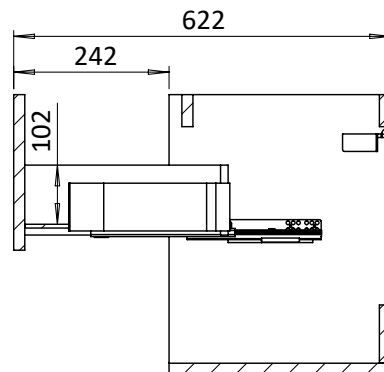

PRODUCT DATA SHEET

BRITTON[®]

PRODUCT CODE

HK5000DWG

RANGE

Hackney

DESCRIPTION

Hackney Basin Unit 500 Gloss White

CATEGORY	Furniture
WARRANTY DETAILS	10 Years
COLOUR	Gloss White
FINISH APPLICATION	Lacquered
PRIMARY MATERIAL	Composite Board
INSTALL TYPE	Wall Mounted
PRODUCT WIDTH MM	498
PRODUCT HEIGHT MM	480
PRODUCT DEPTH MM	380
PRODUCT NET WEIGHT KG	15.8

COLOUR CODE / REFERENCE	RAL9016
DRAWER BOX	Board laminated
DRAWER RUNNERS	OBE HETTICH
DRAWER EXTENSION	Full extension
DRAWER ADJUSTMENT	2 up/down
WALL HANGERS	Yes
ADJUSTABLE FEET	No
DRAWER CAPACITY	25kg
DRAWER OPERATION	Soft close

TECHNICAL DIMENSIONS

Dimensions in mm unless otherwise specified.

Tolerances (per material type) apply.

SPARES LIST

Only the parts labelled are available as spares.

NUMBER	PART CODE	DESCRIPTION
1	HANGER_HACKNEY	Set of Wall Hangers for All Hackney Basin Units
2	DRAWER_HACKNEY	Set of Drawers for All Hackney Basin Units
3	DF_HK5000DBM	Drawer Front for Hackney 500 Basin Unit Matt Black
	DF_HK5000DDGM	Drawer Front for Hackney 500 Basin Unit Matt Green
	DF_HK5000DCY	Drawer Front for Hackney 500 Basin Unit Cherry
	DF_HK5000DWG	Drawer Front for Hackney 500 Basin Unit Gloss White