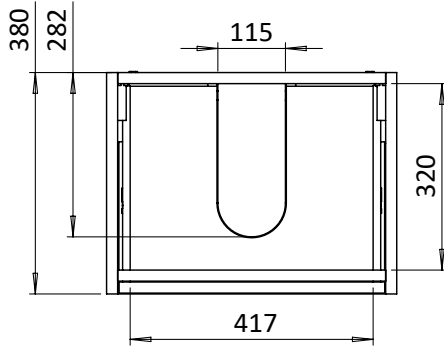

PRODUCT DATA SHEET

BRITTON[®]

PRODUCT CODE

HK5000DWG

RANGE

Hackney

DESCRIPTION

Hackney Basin Unit 500 Gloss White

CATEGORY	Furniture
WARRANTY DETAILS	10 Years
COLOUR	Gloss White
FINISH APPLICATION	Lacquered
PRIMARY MATERIAL	Composite Board
INSTALL TYPE	Wall Mounted
PRODUCT WIDTH MM	498
PRODUCT HEIGHT MM	480
PRODUCT DEPTH MM	380
PRODUCT NET WEIGHT KG	15.8

COLOUR CODE / REFERENCE	RAL9016
DRAWER BOX	Board laminated
DRAWER RUNNERS	OBE HETTICH
DRAWER EXTENSION	Full extension
DRAWER ADJUSTMENT	2 up/down
WALL HANGERS	Yes
ADJUSTABLE FEET	No
DRAWER CAPACITY	25kg
DRAWER OPERATION	Soft close

TECHNICAL DIMENSIONS

Dimensions in mm unless otherwise specified.

Tolerances (per material type) apply.

SPARES LIST

Only the parts labelled are available as spares.

NUMBER	PART CODE	DESCRIPTION
1	HANGER_HACKNEY	Set of Wall Hangers for All Hackney Basin Units
2	DRAWER_HACKNEY	Set of Drawers for All Hackney Basin Units
3	DF_HK5000DBM	Drawer Front for Hackney 500 Basin Unit Matt Black
	DF_HK5000DDGM	Drawer Front for Hackney 500 Basin Unit Matt Green
	DF_HK5000DCY	Drawer Front for Hackney 500 Basin Unit Cherry
	DF_HK5000DWG	Drawer Front for Hackney 500 Basin Unit Gloss White