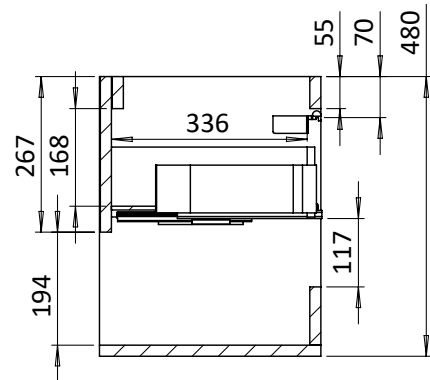

PRODUCT DATA SHEET

BRITTON[®]

PRODUCT CODE

HK5000DWG

RANGE

Hackney

DESCRIPTION

Hackney Basin Unit 500 Gloss White

CATEGORY	Furniture
WARRANTY DETAILS	10 Years
COLOUR	Gloss White
FINISH APPLICATION	Lacquered
PRIMARY MATERIAL	Composite Board
INSTALL TYPE	Wall Mounted
PRODUCT WIDTH MM	498
PRODUCT HEIGHT MM	480
PRODUCT DEPTH MM	380
PRODUCT NET WEIGHT KG	15.8

COLOUR CODE / REFERENCE	RAL9016
DRAWER BOX	Board laminated
DRAWER RUNNERS	OBE HETTICH
DRAWER EXTENSION	Full extension
DRAWER ADJUSTMENT	2 up/down
WALL HANGERS	Yes
ADJUSTABLE FEET	No
DRAWER CAPACITY	25kg
DRAWER OPERATION	Soft close

TECHNICAL DIMENSIONS

Dimensions in mm unless otherwise specified.

Tolerances (per material type) apply.

SPARES LIST

Only the parts labelled are available as spares.

NUMBER	PART CODE	DESCRIPTION
1	HANGER_HACKNEY	Set of Wall Hangers for All Hackney Basin Units
2	DRAWER_HACKNEY	Set of Drawers for All Hackney Basin Units
3	DF_HK5000DBM	Drawer Front for Hackney 500 Basin Unit Matt Black
	DF_HK5000DDGM	Drawer Front for Hackney 500 Basin Unit Matt Green
	DF_HK5000DCY	Drawer Front for Hackney 500 Basin Unit Cherry
	DF_HK5000DWG	Drawer Front for Hackney 500 Basin Unit Gloss White