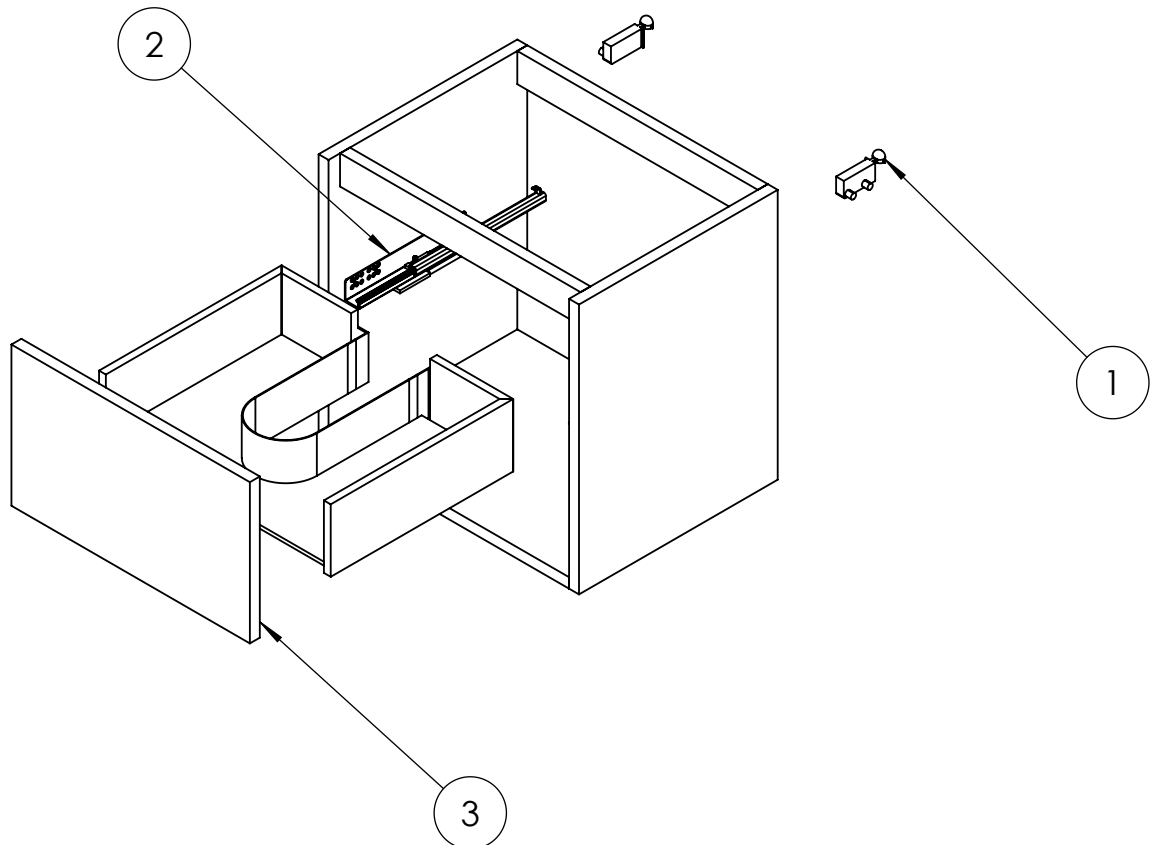

TECHNICAL DIMENSIONS

Dimensions in mm unless otherwise specified.

Tolerances (per material type) apply.

SPARES LIST

Only the parts labelled are available as spares.

NUMBER	PART CODE	DESCRIPTION
1	HANGER_HACKNEY	Set of Wall Hangers for All Hackney Basin Units
2	DRAWER_HACKNEY	Set of Drawers for All Hackney Basin Units
3	DF_HK5000DBM	Drawer Front for Hackney 500 Basin Unit Matt Black
	DF_HK5000DDGM	Drawer Front for Hackney 500 Basin Unit Matt Green
	DF_HK5000DCY	Drawer Front for Hackney 500 Basin Unit Cherry
	DF_HK5000DWG	Drawer Front for Hackney 500 Basin Unit Gloss White