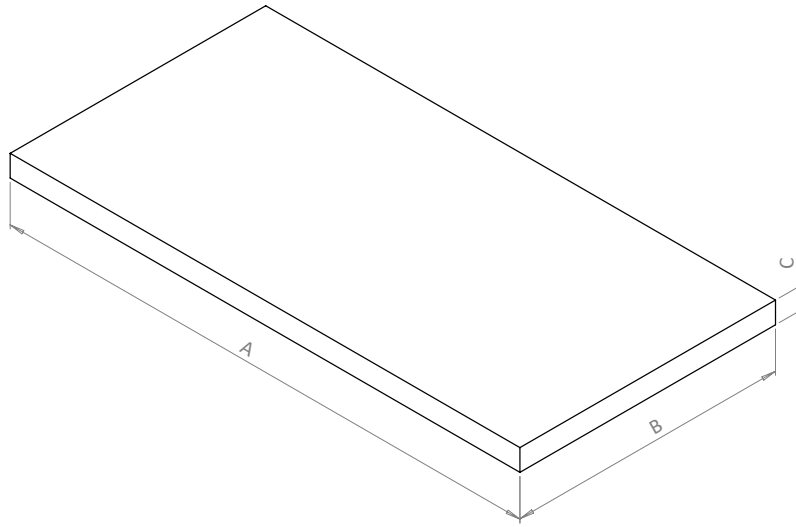

PRODUCT DATA SHEET

BRITTON[®]

PRODUCT CODE

HK1010TCM

RANGE

Hackney

DESCRIPTION

Hackney Worktop 1000 Carrara

CATEGORY	Furniture
WARRANTY DETAILS	10 Years
COLOUR	Carrara
PRIMARY MATERIAL	Composite Board
INSTALL TYPE	Furniture Mounted
PRODUCT WIDTH MM	390
PRODUCT HEIGHT MM	16
PRODUCT LENGTH MM	1010
PRODUCT NET WEIGHT KG	8.8

DRAWER BOX	Board laminated
WALL HANGERS	No

TECHNICAL DIMENSIONS

Dimensions in mm unless otherwise specified.

Tolerances (per material type) apply.

CODE	DESCRIPTION	FINISH	A (mm)	B (mm)	C (mm)	WEIGHT
HK5100TCM	Hackney 500 Worktop	Carrara	510	390	16	3.8 kg
HK5100TMQ	Hackney 500 Worktop	Marquina	510	390	16	3.8 kg
HK6100TCM	Hackney 600 Worktop	Carrara	610	390	16	4.8 kg
HK6100TMQ	Hackney 600 Worktop	Marquina	610	390	16	4.8 kg
HK7100TCM	Hackney 700 Worktop	Carrara	710	390	16	5.8 kg
HK7100TMQ	Hackney 700 Worktop	Marquina	710	390	16	5.8 kg
HK8100TCM	Hackney 800 Worktop	Carrara	810	390	16	6.8 kg
HK8100TMQ	Hackney 800 Worktop	Marquina	810	390	16	6.8 kg
HK9100TCM	Hackney 900 Worktop	Carrara	910	390	16	7.8 kg
HK9100TMQ	Hackney 900 Worktop	Marquina	910	390	16	7.8 kg
HK1010TCM	Hackney 1000 Worktop	Carrara	1010	390	16	8.8 kg
HK1010TMQ	Hackney 1000 Worktop	Marquina	1010	390	16	8.8 kg
HK1110TCM	Hackney 1100 Worktop	Carrara	1110	390	16	9.8 kg
HK1110TMQ	Hackney 1100 Worktop	Marquina	1110	390	16	9.8 kg
HK1210TCM	Hackney 1200 Worktop	Carrara	1210	390	16	10.8 kg
HK1210TMQ	Hackney 1200 Worktop	Marquina	1210	390	16	10.8 kg