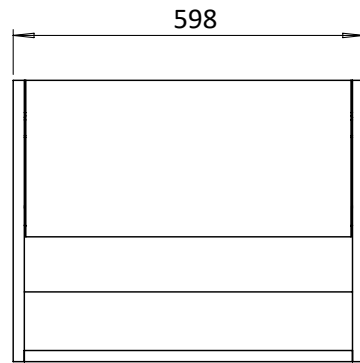

TECHNICAL DIMENSIONS

Dimensions in mm unless otherwise specified.

Tolerances (per material type) apply.