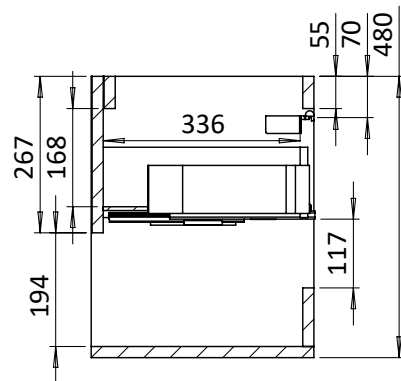

PRODUCT DATA SHEET

BRITTON[®]

PRODUCT CODE

HK6000DBM

RANGE

Hackney

DESCRIPTION

Hackney Basin Unit 600 Black Matt

CATEGORY	Furniture
WARRANTY DETAILS	10 Years
COLOUR	Matt Black
PRIMARY MATERIAL	Composite Board
INSTALL TYPE	Wall Mounted
PRODUCT WIDTH MM	598
PRODUCT HEIGHT MM	480
PRODUCT DEPTH MM	380
PRODUCT NET WEIGHT KG	16.8

COLOUR CODE / REFERENCE	RAL9005
DRAWER BOX	Board laminated
DRAWER RUNNERS	OBE HETTICH
DRAWER EXTENSION	Full extension
DRAWER ADJUSTMENT	2 up/down
WALL HANGERS	Yes
ADJUSTABLE FEET	No
DRAWER CAPACITY	25kg
DRAWER OPERATION	Soft close

TECHNICAL DIMENSIONS

Dimensions in mm unless otherwise specified.

Tolerances (per material type) apply.

SPARES LIST

Only the parts labelled are available as spares.

NUMBER	PART CODE	DESCRIPTION
1	HANGER_HACKNEY	Set of Wall Hangers for All Hackney Basin Units
2	DRAWER_HACKNEY	Set of Drawers for All Hackney Basin Units
3	DF_HK6000DBM	Drawer Front for Hackney 600 Basin Unit Matt Black
	DF_HK6000DDGM	Drawer Front for Hackney 600 Basin Unit Matt Green
	DF_HK6000DCY	Drawer Front for Hackney 600 Basin Unit Cherry
	DF_HK6000DWG	Drawer Front for Hackney 600 Basin Unit Gloss White