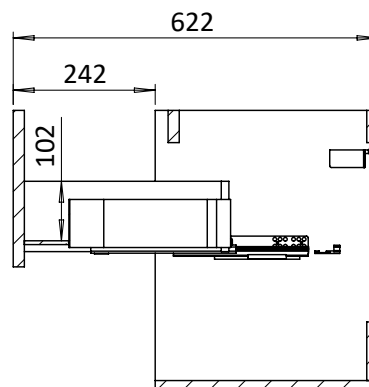

PRODUCT DATA SHEET

BRITTON[®]

PRODUCT CODE

HK6000DBM

RANGE

Hackney

DESCRIPTION

Hackney Basin Unit 600 Black Matt

CATEGORY	Furniture
WARRANTY DETAILS	10 Years
COLOUR	Matt Black
PRIMARY MATERIAL	Composite Board
INSTALL TYPE	Wall Mounted
PRODUCT WIDTH MM	598
PRODUCT HEIGHT MM	480
PRODUCT DEPTH MM	380
PRODUCT NET WEIGHT KG	16.8

COLOUR CODE / REFERENCE	RAL9005
DRAWER BOX	Board laminated
DRAWER RUNNERS	OBE HETTICH
DRAWER EXTENSION	Full extension
DRAWER ADJUSTMENT	2 up/down
WALL HANGERS	Yes
ADJUSTABLE FEET	No
DRAWER CAPACITY	25kg
DRAWER OPERATION	Soft close

TECHNICAL DIMENSIONS

Dimensions in mm unless otherwise specified.

Tolerances (per material type) apply.

SPARES LIST

Only the parts labelled are available as spares.

NUMBER	PART CODE	DESCRIPTION
1	HANGER_HACKNEY	Set of Wall Hangers for All Hackney Basin Units
2	DRAWER_HACKNEY	Set of Drawers for All Hackney Basin Units
3	DF_HK6000DBM	Drawer Front for Hackney 600 Basin Unit Matt Black
	DF_HK6000DDGM	Drawer Front for Hackney 600 Basin Unit Matt Green
	DF_HK6000DCY	Drawer Front for Hackney 600 Basin Unit Cherry
	DF_HK6000DWG	Drawer Front for Hackney 600 Basin Unit Gloss White