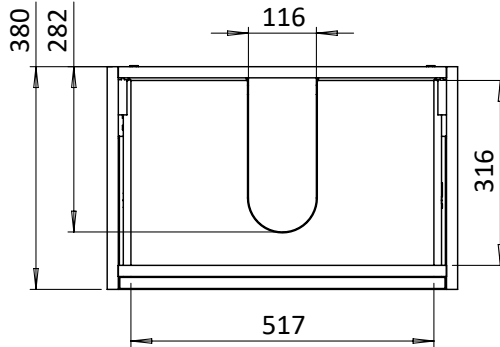

PRODUCT DATA SHEET

BRITTON[®]

PRODUCT CODE

HK6000DBM

RANGE

Hackney

DESCRIPTION

Hackney Basin Unit 600 Black Matt

CATEGORY	Furniture
WARRANTY DETAILS	10 Years
COLOUR	Matt Black
PRIMARY MATERIAL	Composite Board
INSTALL TYPE	Wall Mounted
PRODUCT WIDTH MM	598
PRODUCT HEIGHT MM	480
PRODUCT DEPTH MM	380
PRODUCT NET WEIGHT KG	16.8

COLOUR CODE / REFERENCE	RAL9005
DRAWER BOX	Board laminated
DRAWER RUNNERS	OBE HETTICH
DRAWER EXTENSION	Full extension
DRAWER ADJUSTMENT	2 up/down
WALL HANGERS	Yes
ADJUSTABLE FEET	No
DRAWER CAPACITY	25kg
DRAWER OPERATION	Soft close

TECHNICAL DIMENSIONS

Dimensions in mm unless otherwise specified.

Tolerances (per material type) apply.

SPARES LIST

Only the parts labelled are available as spares.

NUMBER	PART CODE	DESCRIPTION
1	HANGER_HACKNEY	Set of Wall Hangers for All Hackney Basin Units
2	DRAWER_HACKNEY	Set of Drawers for All Hackney Basin Units
3	DF_HK6000DBM	Drawer Front for Hackney 600 Basin Unit Matt Black
	DF_HK6000DDGM	Drawer Front for Hackney 600 Basin Unit Matt Green
	DF_HK6000DCY	Drawer Front for Hackney 600 Basin Unit Cherry
	DF_HK6000DWG	Drawer Front for Hackney 600 Basin Unit Gloss White