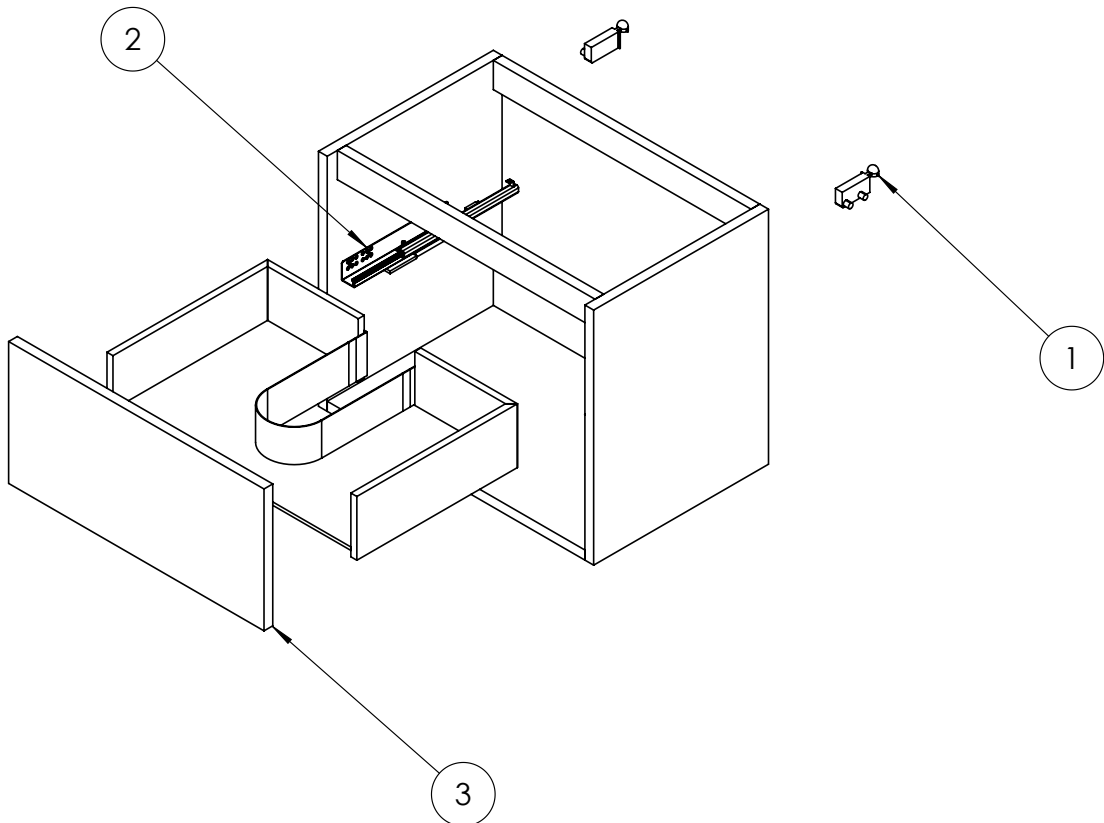

TECHNICAL DIMENSIONS

Dimensions in mm unless otherwise specified.

Tolerances (per material type) apply.

SPARES LIST

Only the parts labelled are available as spares.

NUMBER	PART CODE	DESCRIPTION
1	HANGER_HACKNEY	Set of Wall Hangers for All Hackney Basin Units
2	DRAWER_HACKNEY	Set of Drawers for All Hackney Basin Units
3	DF_HK6000DBM	Drawer Front for Hackney 600 Basin Unit Matt Black
	DF_HK6000DDGM	Drawer Front for Hackney 600 Basin Unit Matt Green
	DF_HK6000DCY	Drawer Front for Hackney 600 Basin Unit Cherry
	DF_HK6000DWG	Drawer Front for Hackney 600 Basin Unit Gloss White