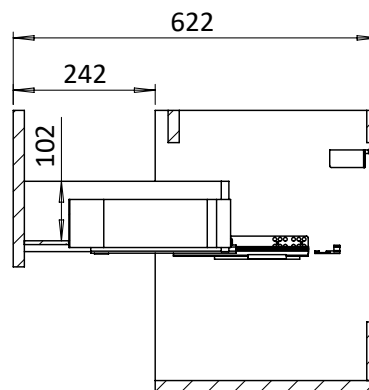

## DESCRIPTION

Hackney Basin Unit 600 Cherry Wood

CATEGORY	Furniture
WARRANTY DETAILS	10 Years
COLOUR	Cherry Wood
PRIMARY MATERIAL	Composite Board
INSTALL TYPE	Wall Mounted
PRODUCT WIDTH MM	598
PRODUCT HEIGHT MM	480
PRODUCT DEPTH MM	380
PRODUCT NET WEIGHT KG	16.8

DRAWER BOX	Board laminated
DRAWER RUNNERS	OBE HETTICH
DRAWER EXTENSION	Full extension
DRAWER ADJUSTMENT	2 up/down
WALL HANGERS	Yes
ADJUSTABLE FEET	No
DRAWER CAPACITY	25kg
DRAWER OPERATION	Soft close

## TECHNICAL DIMENSIONS

Dimensions in mm unless otherwise specified.

Tolerances (per material type) apply.