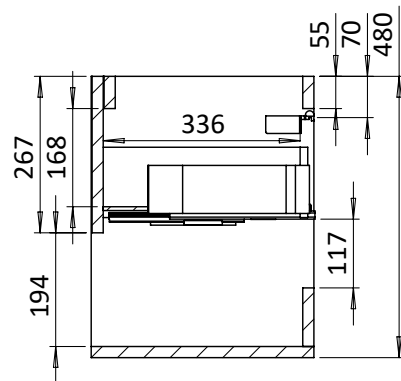

## DESCRIPTION

Hackney Basin Unit 600 Cherry Wood

CATEGORY	Furniture
WARRANTY DETAILS	10 Years
COLOUR	Cherry Wood
PRIMARY MATERIAL	Composite Board
INSTALL TYPE	Wall Mounted
PRODUCT WIDTH MM	598
PRODUCT HEIGHT MM	480
PRODUCT DEPTH MM	380
PRODUCT NET WEIGHT KG	16.8

DRAWER BOX	Board laminated
DRAWER RUNNERS	OBE HETTICH
DRAWER EXTENSION	Full extension
DRAWER ADJUSTMENT	2 up/down
WALL HANGERS	Yes
ADJUSTABLE FEET	No
DRAWER CAPACITY	25kg
DRAWER OPERATION	Soft close

## TECHNICAL DIMENSIONS

Dimensions in mm unless otherwise specified.

Tolerances (per material type) apply.