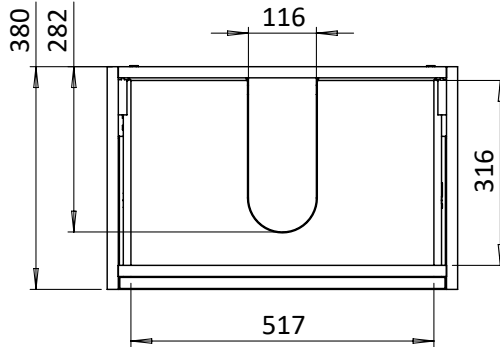

## DESCRIPTION

Hackney Basin Unit 600 Cherry Wood

CATEGORY	Furniture
WARRANTY DETAILS	10 Years
COLOUR	Cherry Wood
PRIMARY MATERIAL	Composite Board
INSTALL TYPE	Wall Mounted
PRODUCT WIDTH MM	598
PRODUCT HEIGHT MM	480
PRODUCT DEPTH MM	380
PRODUCT NET WEIGHT KG	16.8

DRAWER BOX	Board laminated
DRAWER RUNNERS	OBE HETTICH
DRAWER EXTENSION	Full extension
DRAWER ADJUSTMENT	2 up/down
WALL HANGERS	Yes
ADJUSTABLE FEET	No
DRAWER CAPACITY	25kg
DRAWER OPERATION	Soft close

## TECHNICAL DIMENSIONS

Dimensions in mm unless otherwise specified.

Tolerances (per material type) apply.