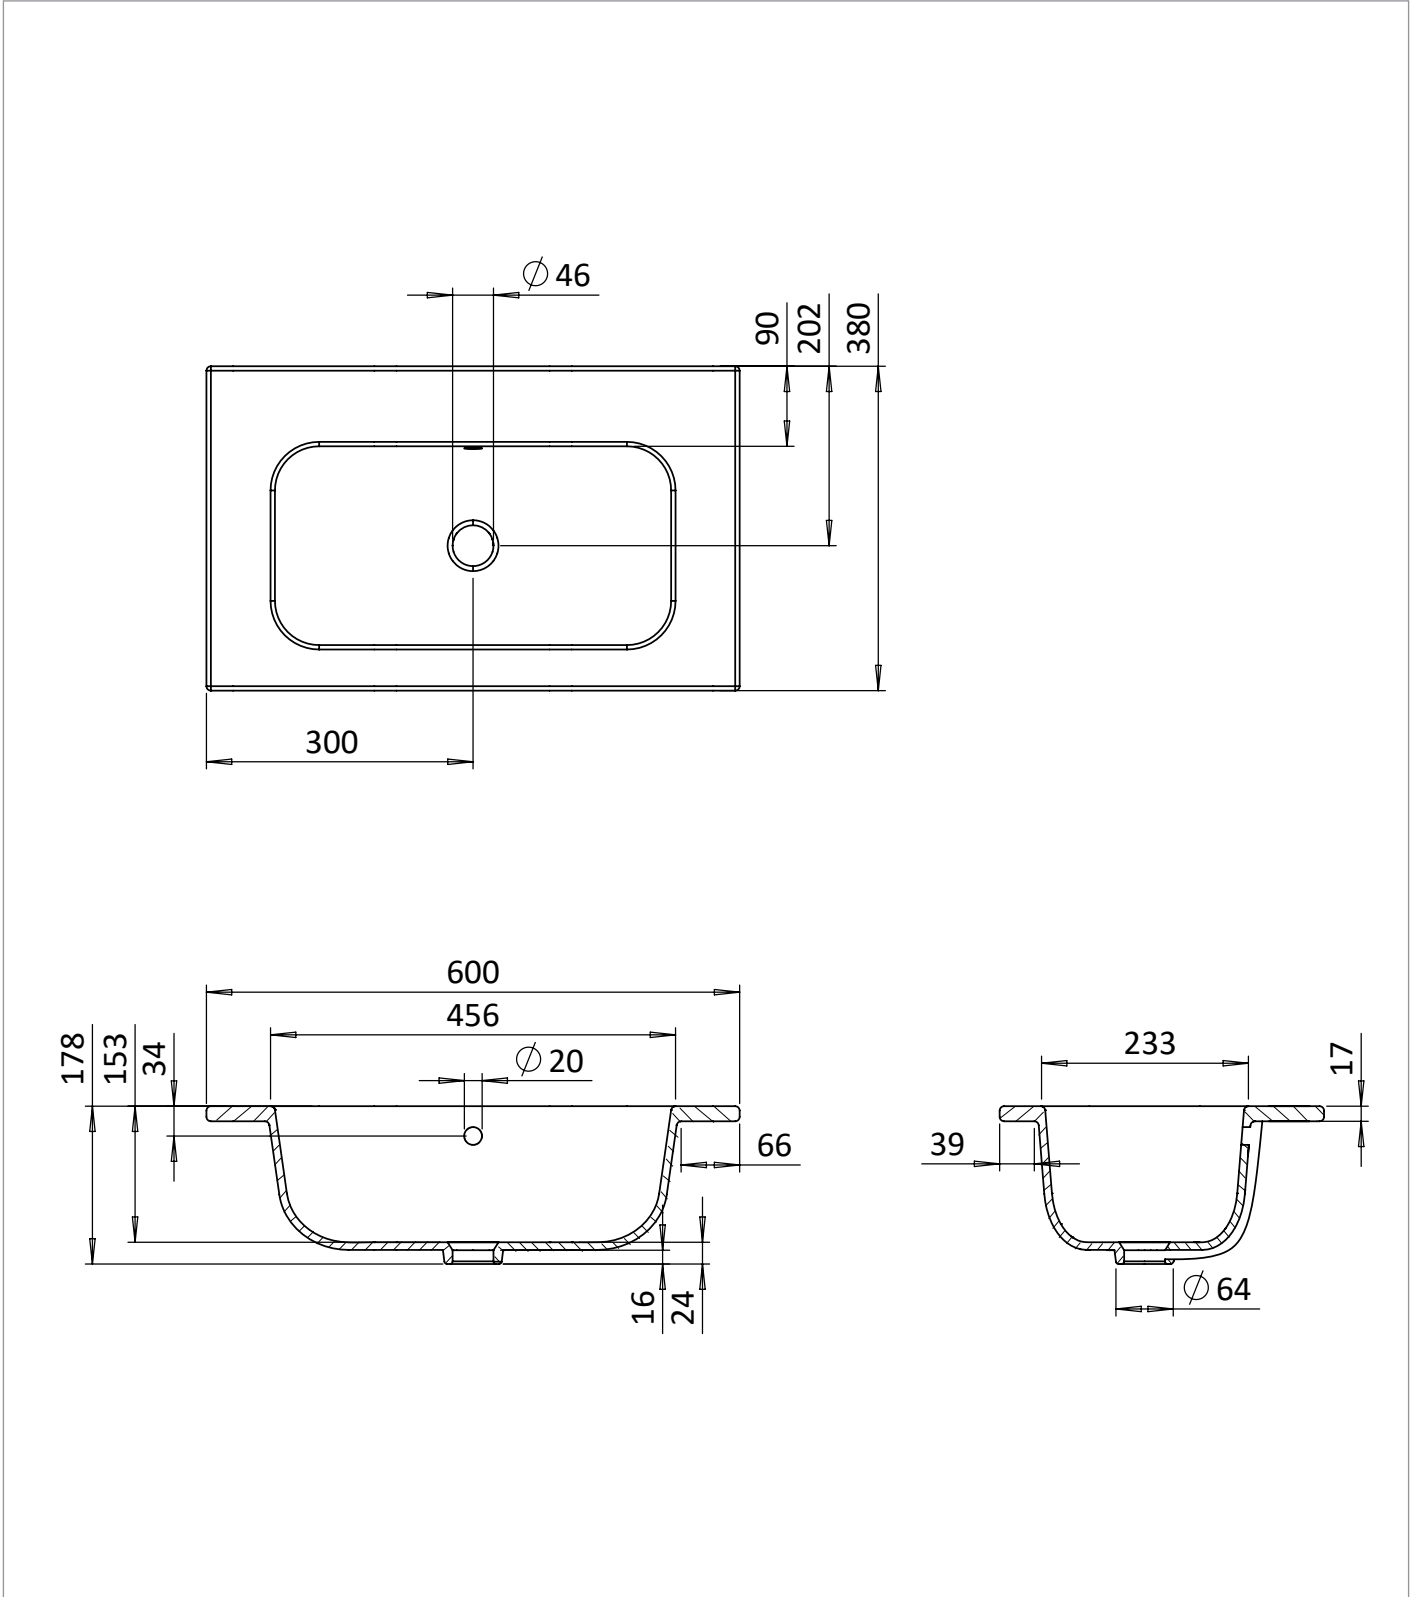

## DESCRIPTION

Hackney Basin 600mm 0TH White

CATEGORY	Sanitaryware
WARRANTY DETAILS	Lifetime
COLOUR	White
FINISH APPLICATION	Glazed
PRIMARY MATERIAL	Vitreous China
INSTALL TYPE	Furniture Mounted
PRODUCT WIDTH MM	600
PRODUCT HEIGHT MM	178
PRODUCT DEPTH MM	380
PRODUCT NET WEIGHT KG	16.8
STANDARDS	EN 14688

TAP HOLES	0
FIXINGS INCLUDED	No
OVERFLOW	Yes
BASIN WASTE SIZE	44

## TECHNICAL DIMENSIONS

Dimensions in mm unless otherwise specified.

Tolerances (per material type) apply.