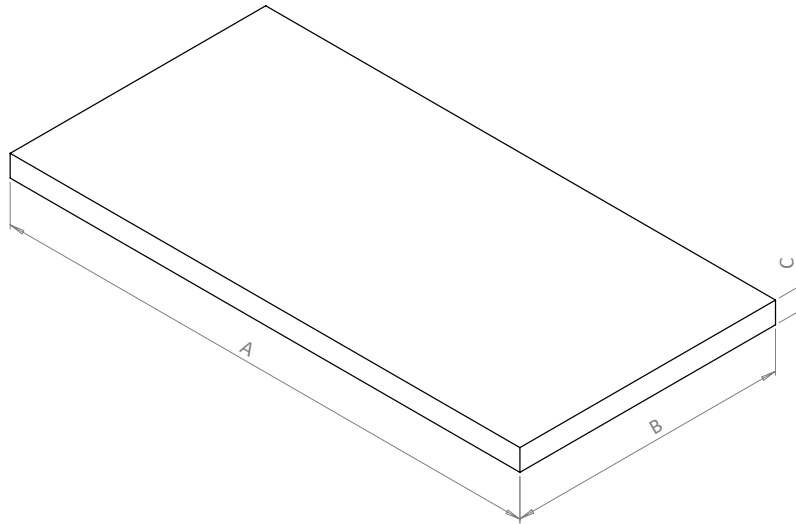

PRODUCT DATA SHEET

BRITTON[®]

PRODUCT CODE

HK8100TMQ

RANGE

Hackney

DESCRIPTION

Hackney Worktop 800 Marquina

CATEGORY	Furniture
WARRANTY DETAILS	10 Years
COLOUR	Marquina
PRIMARY MATERIAL	Composite Board
INSTALL TYPE	Furniture Mounted
PRODUCT WIDTH MM	390
PRODUCT HEIGHT MM	16
PRODUCT LENGTH MM	810
PRODUCT NET WEIGHT KG	6.8

DRAWER BOX	Board laminated
WALL HANGERS	No

TECHNICAL DIMENSIONS

Dimensions in mm unless otherwise specified.

Tolerances (per material type) apply.

CODE	DESCRIPTION	FINISH	A (mm)	B (mm)	C (mm)	WEIGHT
HK5100TCM	Hackney 500 Worktop	Carrara	510	390	16	3.8 kg
HK5100TMQ	Hackney 500 Worktop	Marquina	510	390	16	3.8 kg
HK6100TCM	Hackney 600 Worktop	Carrara	610	390	16	4.8 kg
HK6100TMQ	Hackney 600 Worktop	Marquina	610	390	16	4.8 kg
HK7100TCM	Hackney 700 Worktop	Carrara	710	390	16	5.8 kg
HK7100TMQ	Hackney 700 Worktop	Marquina	710	390	16	5.8 kg
HK8100TCM	Hackney 800 Worktop	Carrara	810	390	16	6.8 kg
HK8100TMQ	Hackney 800 Worktop	Marquina	810	390	16	6.8 kg
HK9100TCM	Hackney 900 Worktop	Carrara	910	390	16	7.8 kg
HK9100TMQ	Hackney 900 Worktop	Marquina	910	390	16	7.8 kg
HK1010TCM	Hackney 1000 Worktop	Carrara	1010	390	16	8.8 kg
HK1010TMQ	Hackney 1000 Worktop	Marquina	1010	390	16	8.8 kg
HK1110TCM	Hackney 1100 Worktop	Carrara	1110	390	16	9.8 kg
HK1110TMQ	Hackney 1100 Worktop	Marquina	1110	390	16	9.8 kg
HK1210TCM	Hackney 1200 Worktop	Carrara	1210	390	16	10.8 kg
HK1210TMQ	Hackney 1200 Worktop	Marquina	1210	390	16	10.8 kg