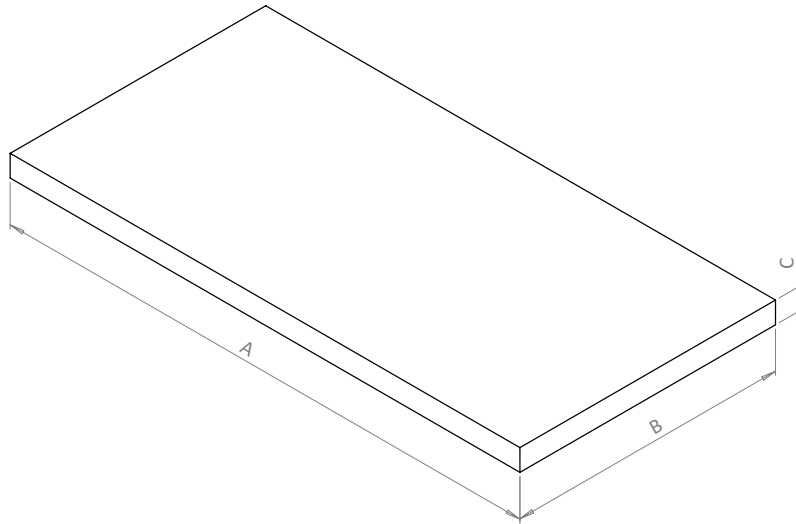

PRODUCT DATA SHEET

BRITTON®

PRODUCT CODE

HK6100TCM

RANGE

Hackney

DESCRIPTION

Hackney Worktop 600 Carrara

CATEGORY	Furniture
WARRANTY DETAILS	10 Years
COLOUR	Carrara
PRIMARY MATERIAL	Composite Board
INSTALL TYPE	Furniture Mounted
PRODUCT WIDTH MM	390
PRODUCT HEIGHT MM	16
PRODUCT LENGTH MM	610
PRODUCT NET WEIGHT KG	4.8

DRAWER BOX	Board laminated
WALL HANGERS	No

TECHNICAL DIMENSIONS

Dimensions in mm unless otherwise specified.

Tolerances (per material type) apply.

CODE	DESCRIPTION	FINISH	A (mm)	B (mm)	C (mm)	WEIGHT
HK5100TCM	Hackney 500 Worktop	Carrara	510	390	16	3.8 kg
HK5100TMQ	Hackney 500 Worktop	Marquina	510	390	16	3.8 kg
HK6100TCM	Hackney 600 Worktop	Carrara	610	390	16	4.8 kg
HK6100TMQ	Hackney 600 Worktop	Marquina	610	390	16	4.8 kg
HK7100TCM	Hackney 700 Worktop	Carrara	710	390	16	5.8 kg
HK7100TMQ	Hackney 700 Worktop	Marquina	710	390	16	5.8 kg
HK8100TCM	Hackney 800 Worktop	Carrara	810	390	16	6.8 kg
HK8100TMQ	Hackney 800 Worktop	Marquina	810	390	16	6.8 kg
HK9100TCM	Hackney 900 Worktop	Carrara	910	390	16	7.8 kg
HK9100TMQ	Hackney 900 Worktop	Marquina	910	390	16	7.8 kg
HK1010TCM	Hackney 1000 Worktop	Carrara	1010	390	16	8.8 kg
HK1010TMQ	Hackney 1000 Worktop	Marquina	1010	390	16	8.8 kg
HK1110TCM	Hackney 1100 Worktop	Carrara	1110	390	16	9.8 kg
HK1110TMQ	Hackney 1100 Worktop	Marquina	1110	390	16	9.8 kg
HK1210TCM	Hackney 1200 Worktop	Carrara	1210	390	16	10.8 kg
HK1210TMQ	Hackney 1200 Worktop	Marquina	1210	390	16	10.8 kg