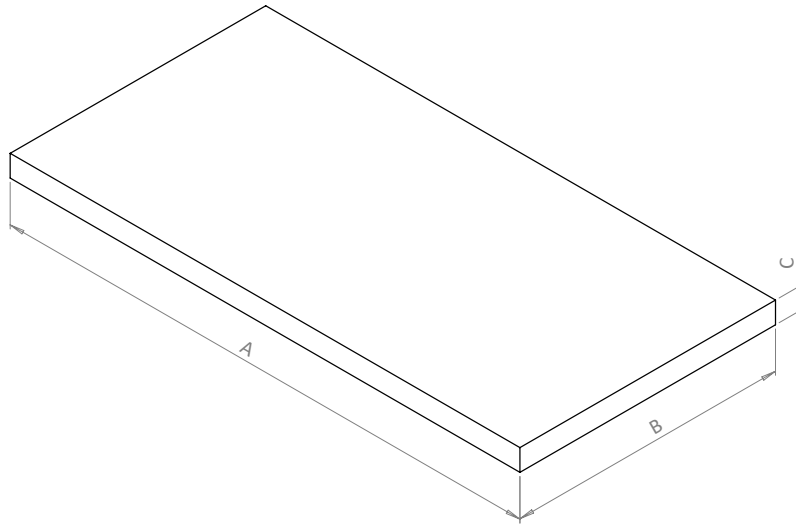

PRODUCT DATA SHEET

BRITTON[®]

PRODUCT CODE

HK1010TMQ

RANGE

Hackney

DESCRIPTION

Hackney Worktop 1000 Marquina

CATEGORY	Furniture
WARRANTY DETAILS	10 Years
COLOUR	Marquina
PRIMARY MATERIAL	Composite Board
INSTALL TYPE	Furniture Mounted
PRODUCT WIDTH MM	390
PRODUCT HEIGHT MM	16
PRODUCT LENGTH MM	1010
PRODUCT NET WEIGHT KG	8.8

DRAWER BOX	Board laminated
WALL HANGERS	No

TECHNICAL DIMENSIONS

Dimensions in mm unless otherwise specified.

Tolerances (per material type) apply.

CODE	DESCRIPTION	FINISH	A (mm)	B (mm)	C (mm)	WEIGHT
HK5100TCM	Hackney 500 Worktop	Carrara	510	390	16	3.8 kg
HK5100TMQ	Hackney 500 Worktop	Marquina	510	390	16	3.8 kg
HK6100TCM	Hackney 600 Worktop	Carrara	610	390	16	4.8 kg
HK6100TMQ	Hackney 600 Worktop	Marquina	610	390	16	4.8 kg
HK7100TCM	Hackney 700 Worktop	Carrara	710	390	16	5.8 kg
HK7100TMQ	Hackney 700 Worktop	Marquina	710	390	16	5.8 kg
HK8100TCM	Hackney 800 Worktop	Carrara	810	390	16	6.8 kg
HK8100TMQ	Hackney 800 Worktop	Marquina	810	390	16	6.8 kg
HK9100TCM	Hackney 900 Worktop	Carrara	910	390	16	7.8 kg
HK9100TMQ	Hackney 900 Worktop	Marquina	910	390	16	7.8 kg
HK1010TCM	Hackney 1000 Worktop	Carrara	1010	390	16	8.8 kg
HK1010TMQ	Hackney 1000 Worktop	Marquina	1010	390	16	8.8 kg
HK1110TCM	Hackney 1100 Worktop	Carrara	1110	390	16	9.8 kg
HK1110TMQ	Hackney 1100 Worktop	Marquina	1110	390	16	9.8 kg
HK1210TCM	Hackney 1200 Worktop	Carrara	1210	390	16	10.8 kg
HK1210TMQ	Hackney 1200 Worktop	Marquina	1210	390	16	10.8 kg