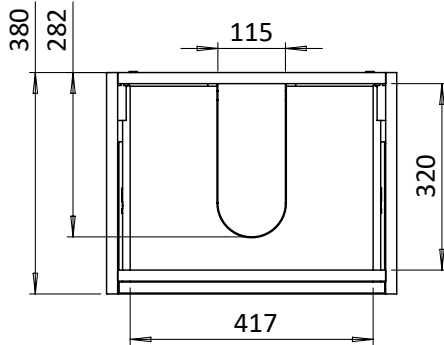

PRODUCT DATA SHEET

BRITTON[®]

PRODUCT CODE

HK5000DBM

RANGE

Hackney

DESCRIPTION

Hackney Basin Unit 500 Black Matt

CATEGORY	Furniture
WARRANTY DETAILS	10 Years
COLOUR	Matt Black
PRIMARY MATERIAL	Composite Board
INSTALL TYPE	Wall Mounted
PRODUCT WIDTH MM	498
PRODUCT HEIGHT MM	480
PRODUCT DEPTH MM	380
PRODUCT NET WEIGHT KG	15.8

COLOUR CODE / REFERENCE	RAL9005
DRAWER BOX	Board laminated
DRAWER RUNNERS	OBE HETTICH
DRAWER EXTENSION	Full extension
DRAWER ADJUSTMENT	2 up/down
WALL HANGERS	Yes
ADJUSTABLE FEET	No
DRAWER CAPACITY	25kg
DRAWER OPERATION	Soft close

TECHNICAL DIMENSIONS

Dimensions in mm unless otherwise specified.

Tolerances (per material type) apply.

SPARES LIST

Only the parts labelled are available as spares.

NUMBER	PART CODE	DESCRIPTION
1	HANGER_HACKNEY	Set of Wall Hangers for All Hackney Basin Units
2	DRAWER_HACKNEY	Set of Drawers for All Hackney Basin Units
3	DF_HK5000DBM	Drawer Front for Hackney 500 Basin Unit Matt Black
	DF_HK5000DDGM	Drawer Front for Hackney 500 Basin Unit Matt Green
	DF_HK5000DCY	Drawer Front for Hackney 500 Basin Unit Cherry
	DF_HK5000DWG	Drawer Front for Hackney 500 Basin Unit Gloss White