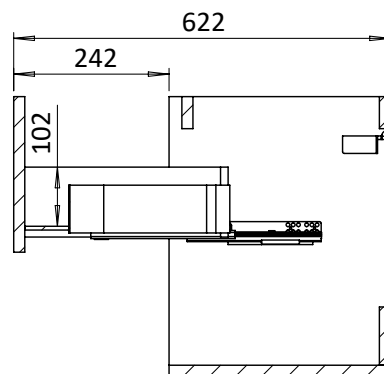

PRODUCT DATA SHEET

BRITTON[®]

PRODUCT CODE

HK5000DBM

RANGE

Hackney

DESCRIPTION

Hackney Basin Unit 500 Black Matt

CATEGORY	Furniture
WARRANTY DETAILS	10 Years
COLOUR	Matt Black
PRIMARY MATERIAL	Composite Board
INSTALL TYPE	Wall Mounted
PRODUCT WIDTH MM	498
PRODUCT HEIGHT MM	480
PRODUCT DEPTH MM	380
PRODUCT NET WEIGHT KG	15.8

COLOUR CODE / REFERENCE	RAL9005
DRAWER BOX	Board laminated
DRAWER RUNNERS	OBE HETTICH
DRAWER EXTENSION	Full extension
DRAWER ADJUSTMENT	2 up/down
WALL HANGERS	Yes
ADJUSTABLE FEET	No
DRAWER CAPACITY	25kg
DRAWER OPERATION	Soft close

TECHNICAL DIMENSIONS

Dimensions in mm unless otherwise specified.

Tolerances (per material type) apply.

SPARES LIST

Only the parts labelled are available as spares.

NUMBER	PART CODE	DESCRIPTION
1	HANGER_HACKNEY	Set of Wall Hangers for All Hackney Basin Units
2	DRAWER_HACKNEY	Set of Drawers for All Hackney Basin Units
3	DF_HK5000DBM	Drawer Front for Hackney 500 Basin Unit Matt Black
	DF_HK5000DDGM	Drawer Front for Hackney 500 Basin Unit Matt Green
	DF_HK5000DCY	Drawer Front for Hackney 500 Basin Unit Cherry
	DF_HK5000DWG	Drawer Front for Hackney 500 Basin Unit Gloss White