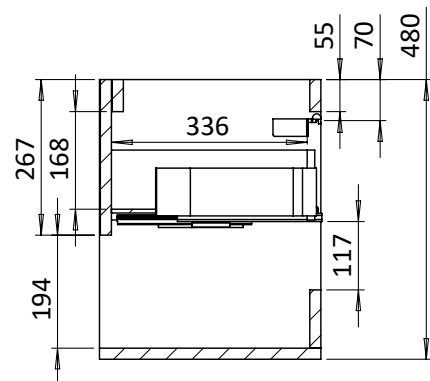

PRODUCT DATA SHEET

BRITTON[®]

PRODUCT CODE

HK5000DBM

RANGE

Hackney

DESCRIPTION

Hackney Basin Unit 500 Black Matt

CATEGORY	Furniture
WARRANTY DETAILS	10 Years
COLOUR	Matt Black
PRIMARY MATERIAL	Composite Board
INSTALL TYPE	Wall Mounted
PRODUCT WIDTH MM	498
PRODUCT HEIGHT MM	480
PRODUCT DEPTH MM	380
PRODUCT NET WEIGHT KG	15.8

COLOUR CODE / REFERENCE	RAL9005
DRAWER BOX	Board laminated
DRAWER RUNNERS	OBE HETTICH
DRAWER EXTENSION	Full extension
DRAWER ADJUSTMENT	2 up/down
WALL HANGERS	Yes
ADJUSTABLE FEET	No
DRAWER CAPACITY	25kg
DRAWER OPERATION	Soft close

TECHNICAL DIMENSIONS

Dimensions in mm unless otherwise specified.

Tolerances (per material type) apply.

SPARES LIST

Only the parts labelled are available as spares.

NUMBER	PART CODE	DESCRIPTION
1	HANGER_HACKNEY	Set of Wall Hangers for All Hackney Basin Units
2	DRAWER_HACKNEY	Set of Drawers for All Hackney Basin Units
3	DF_HK5000DBM	Drawer Front for Hackney 500 Basin Unit Matt Black
	DF_HK5000DDGM	Drawer Front for Hackney 500 Basin Unit Matt Green
	DF_HK5000DCY	Drawer Front for Hackney 500 Basin Unit Cherry
	DF_HK5000DWG	Drawer Front for Hackney 500 Basin Unit Gloss White