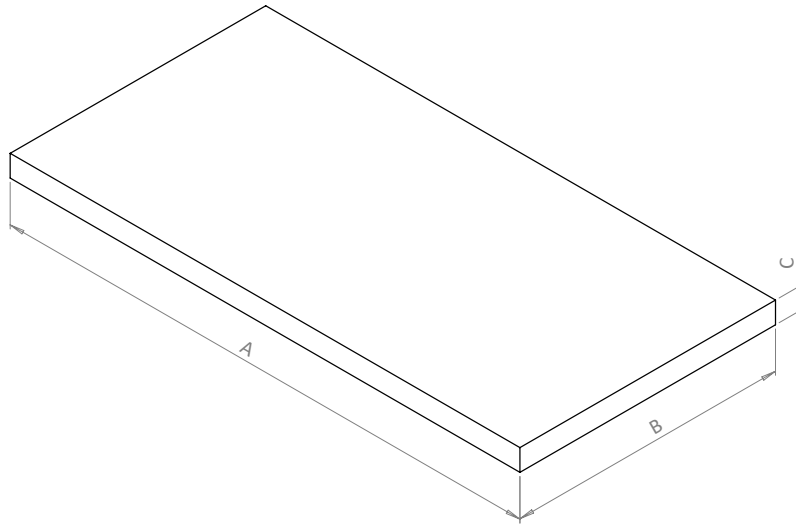

PRODUCT DATA SHEET

BRITTON[®]

PRODUCT CODE

HK9100TMQ

RANGE

Hackney

DESCRIPTION

Hackney Worktop 900 Marquina

CATEGORY	Furniture
WARRANTY DETAILS	10 Years
COLOUR	Marquina
PRIMARY MATERIAL	Composite Board
INSTALL TYPE	Furniture Mounted
PRODUCT WIDTH MM	390
PRODUCT HEIGHT MM	16
PRODUCT LENGTH MM	910
PRODUCT NET WEIGHT KG	7.8

DRAWER BOX	Board laminated
WALL HANGERS	No

TECHNICAL DIMENSIONS

Dimensions in mm unless otherwise specified.

Tolerances (per material type) apply.

CODE	DESCRIPTION	FINISH	A (mm)	B (mm)	C (mm)	WEIGHT
HK5100TCM	Hackney 500 Worktop	Carrara	510	390	16	3.8 kg
HK5100TMQ	Hackney 500 Worktop	Marquina	510	390	16	3.8 kg
HK6100TCM	Hackney 600 Worktop	Carrara	610	390	16	4.8 kg
HK6100TMQ	Hackney 600 Worktop	Marquina	610	390	16	4.8 kg
HK7100TCM	Hackney 700 Worktop	Carrara	710	390	16	5.8 kg
HK7100TMQ	Hackney 700 Worktop	Marquina	710	390	16	5.8 kg
HK8100TCM	Hackney 800 Worktop	Carrara	810	390	16	6.8 kg
HK8100TMQ	Hackney 800 Worktop	Marquina	810	390	16	6.8 kg
HK9100TCM	Hackney 900 Worktop	Carrara	910	390	16	7.8 kg
HK9100TMQ	Hackney 900 Worktop	Marquina	910	390	16	7.8 kg
HK1010TCM	Hackney 1000 Worktop	Carrara	1010	390	16	8.8 kg
HK1010TMQ	Hackney 1000 Worktop	Marquina	1010	390	16	8.8 kg
HK1110TCM	Hackney 1100 Worktop	Carrara	1110	390	16	9.8 kg
HK1110TMQ	Hackney 1100 Worktop	Marquina	1110	390	16	9.8 kg
HK1210TCM	Hackney 1200 Worktop	Carrara	1210	390	16	10.8 kg
HK1210TMQ	Hackney 1200 Worktop	Marquina	1210	390	16	10.8 kg