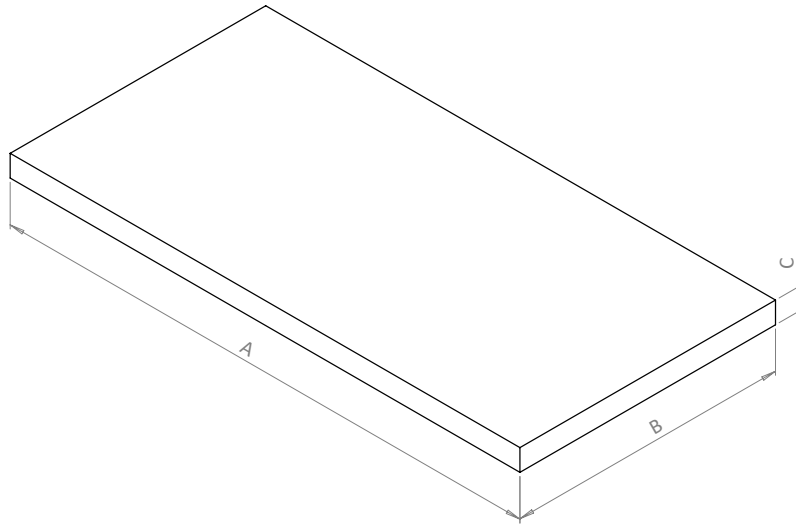

TECHNICAL DIMENSIONS

Dimensions in mm unless otherwise specified.

Tolerances (per material type) apply.

CODE	DESCRIPTION	FINISH	A (mm)	B (mm)	C (mm)	WEIGHT
HK5100TCM	Hackney 500 Worktop	Carrara	510	390	16	3.8 kg
HK5100TMQ	Hackney 500 Worktop	Marquina	510	390	16	3.8 kg
HK6100TCM	Hackney 600 Worktop	Carrara	610	390	16	4.8 kg
HK6100TMQ	Hackney 600 Worktop	Marquina	610	390	16	4.8 kg
HK7100TCM	Hackney 700 Worktop	Carrara	710	390	16	5.8 kg
HK7100TMQ	Hackney 700 Worktop	Marquina	710	390	16	5.8 kg
HK8100TCM	Hackney 800 Worktop	Carrara	810	390	16	6.8 kg
HK8100TMQ	Hackney 800 Worktop	Marquina	810	390	16	6.8 kg
HK9100TCM	Hackney 900 Worktop	Carrara	910	390	16	7.8 kg
HK9100TMQ	Hackney 900 Worktop	Marquina	910	390	16	7.8 kg
HK1010TCM	Hackney 1000 Worktop	Carrara	1010	390	16	8.8 kg
HK1010TMQ	Hackney 1000 Worktop	Marquina	1010	390	16	8.8 kg
HK1110TCM	Hackney 1100 Worktop	Carrara	1110	390	16	9.8 kg
HK1110TMQ	Hackney 1100 Worktop	Marquina	1110	390	16	9.8 kg
HK1210TCM	Hackney 1200 Worktop	Carrara	1210	390	16	10.8 kg
HK1210TMQ	Hackney 1200 Worktop	Marquina	1210	390	16	10.8 kg