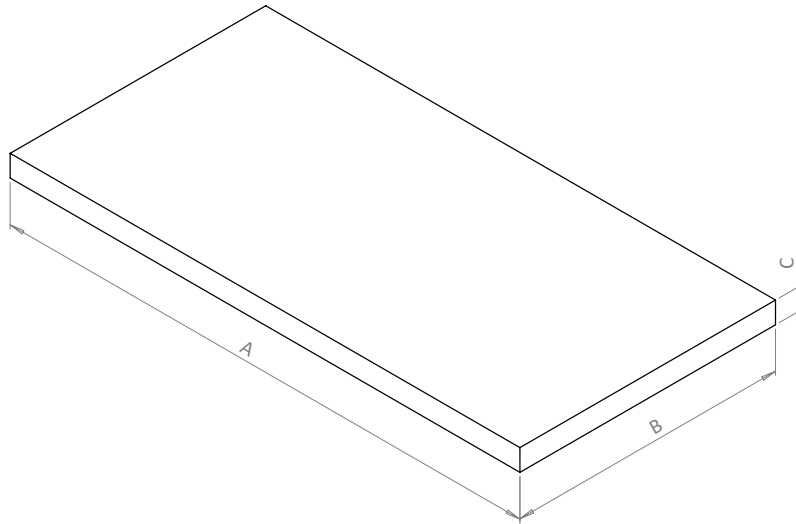

PRODUCT DATA SHEET

BRITTON[®]

PRODUCT CODE

HK8100TCM

RANGE

Hackney

DESCRIPTION

Hackney Worktop 800 Carrara

| | |
|-----------------------|-------------------|
| CATEGORY | Furniture |
| WARRANTY DETAILS | 10 Years |
| COLOUR | Carrara |
| PRIMARY MATERIAL | Composite Board |
| INSTALL TYPE | Furniture Mounted |
| PRODUCT WIDTH MM | 390 |
| PRODUCT HEIGHT MM | 16 |
| PRODUCT LENGTH MM | 810 |
| PRODUCT NET WEIGHT KG | 6.8 |

| | |
|--------------|-----------------|
| DRAWER BOX | Board laminated |
| WALL HANGERS | No |

TECHNICAL DIMENSIONS

Dimensions in mm unless otherwise specified.

Tolerances (per material type) apply.

| CODE | DESCRIPTION | FINISH | A (mm) | B (mm) | C (mm) | WEIGHT |
|-----------|----------------------|----------|--------|--------|--------|---------|
| HK5100TCM | Hackney 500 Worktop | Carrara | 510 | 390 | 16 | 3.8 kg |
| HK5100TMQ | Hackney 500 Worktop | Marquina | 510 | 390 | 16 | 3.8 kg |
| HK6100TCM | Hackney 600 Worktop | Carrara | 610 | 390 | 16 | 4.8 kg |
| HK6100TMQ | Hackney 600 Worktop | Marquina | 610 | 390 | 16 | 4.8 kg |
| HK7100TCM | Hackney 700 Worktop | Carrara | 710 | 390 | 16 | 5.8 kg |
| HK7100TMQ | Hackney 700 Worktop | Marquina | 710 | 390 | 16 | 5.8 kg |
| HK8100TCM | Hackney 800 Worktop | Carrara | 810 | 390 | 16 | 6.8 kg |
| HK8100TMQ | Hackney 800 Worktop | Marquina | 810 | 390 | 16 | 6.8 kg |
| HK9100TCM | Hackney 900 Worktop | Carrara | 910 | 390 | 16 | 7.8 kg |
| HK9100TMQ | Hackney 900 Worktop | Marquina | 910 | 390 | 16 | 7.8 kg |
| HK1010TCM | Hackney 1000 Worktop | Carrara | 1010 | 390 | 16 | 8.8 kg |
| HK1010TMQ | Hackney 1000 Worktop | Marquina | 1010 | 390 | 16 | 8.8 kg |
| HK1110TCM | Hackney 1100 Worktop | Carrara | 1110 | 390 | 16 | 9.8 kg |
| HK1110TMQ | Hackney 1100 Worktop | Marquina | 1110 | 390 | 16 | 9.8 kg |
| HK1210TCM | Hackney 1200 Worktop | Carrara | 1210 | 390 | 16 | 10.8 kg |
| HK1210TMQ | Hackney 1200 Worktop | Marquina | 1210 | 390 | 16 | 10.8 kg |