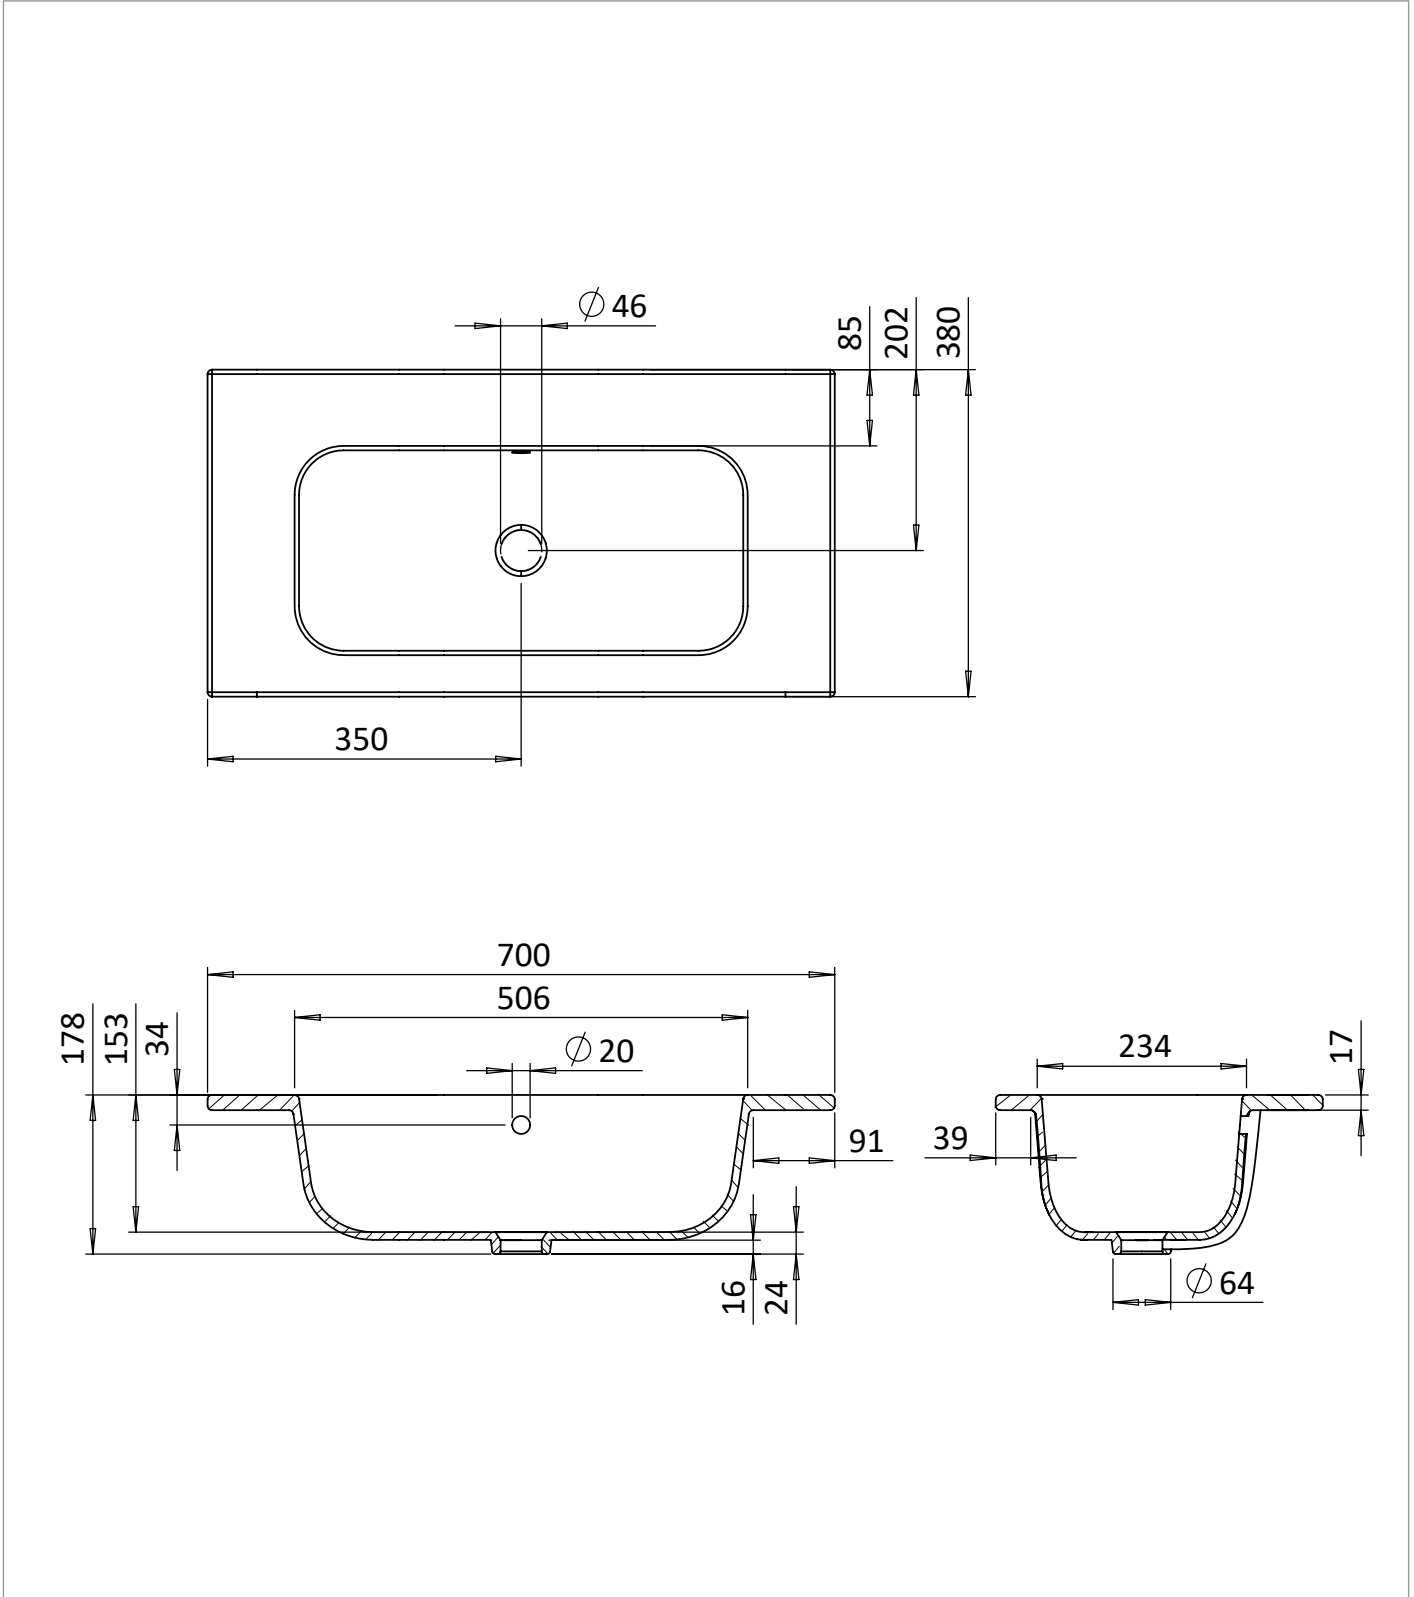

PRODUCT DATA SHEET

BRITTON[®]

PRODUCT CODE

HK0710SCW

RANGE

Hackney

DESCRIPTION

Hackney Basin 700mm 0TH White

CATEGORY	Sanitaryware
WARRANTY DETAILS	Lifetime
COLOUR	White
FINISH APPLICATION	Glazed
PRIMARY MATERIAL	Vitreous China
INSTALL TYPE	Furniture Mounted
PRODUCT WIDTH MM	700
PRODUCT HEIGHT MM	178
PRODUCT DEPTH MM	380
PRODUCT NET WEIGHT KG	17.8
STANDARDS	EN 14688

TAP HOLES	0
FIXINGS INCLUDED	No
OVERFLOW	Yes
BASIN WASTE SIZE	44

TECHNICAL DIMENSIONS

Dimensions in mm unless otherwise specified.

Tolerances (per material type) apply.

SPARES LIST

Only the parts labelled are available as spares.