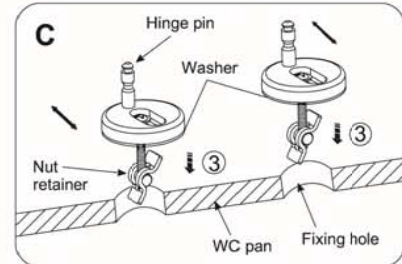

### Product Specification

Product Code	F233S+S27U
Dimensions (mm)	404 x 369 x 49.5
Net Weight (kg)	2.4
Gross Weight (kg)	3

**TECHNICAL DATA SHEET**

MYSCSEATW - My Home Soft Close seat

**Product Drawing**

Tools Required: 

- ① Unscrew the nut from the pan fixing bolt. Remove the nut retainer from the pan fixing bolt.

- ② Insert the pan fixing bolt through the hinge plate and the washer. Add the nut retainer to the pan fixing bolt. Screw on the nut to the pan fixing bolt.

- ③ Flip the nut retainer into a vertical position and insert through the pan fixing hole as shown in Figure C 3.

- ④ When inserted, gently shake the pan fixing bolt so that the nut retainer turns to a horizontal position. Once the nut retainer is horizontal, raise the hinge plate and pan fixing bolt so that the nut retainer is firmly held in position by the underside of the ceramic pan - as shown in Figure D 4.

- ⑤ Whilst holding the hinge plate and clamping the nut retainer to the pan, tighten the pan fixing bolt using a screw driver - as shown in Figure E 5. As the pan fixing bolt tightens the hinge plate will lower until fitting tightly to the pan.