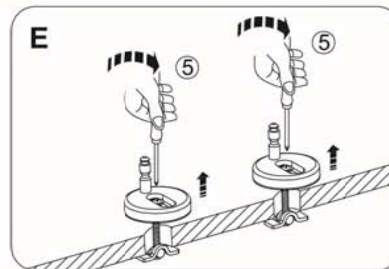

- ① Unscrew the nut from the pan fixing bolt. Remove the nut retainer from the pan fixing bolt.

- ② Insert the pan fixing bolt through the hinge plate and the washer. Add the nut retainer to the pan fixing bolt. Screw on the nut to the pan fixing bolt.

- ③ Flip the nut retainer into a vertical position and insert through the pan fixing hole as shown in Figure C 3.

- ④ When inserted, gently shake the pan fixing bolt so that the nut retainer turns to a horizontal position. Once the nut retainer is horizontal, raise the hinge plate and pan fixing bolt so that the nut retainer is firmly held in position by the underside of the ceramic pan - as shown in Figure D 4.

- ⑤ Whilst holding the hinge plate and clamping the nut retainer to the pan, tighten the pan fixing bolt using a screw driver - as shown in Figure E 5. As the pan fixing bolt tightens the hinge plate will lower until fitting tightly to the pan.