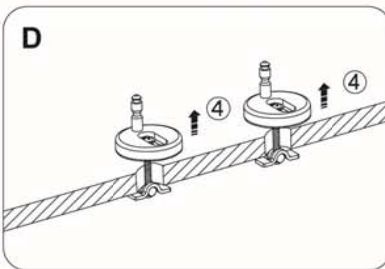

### Product Specification

Product Code	F233S+S27U
Dimensions (mm)	404 x 369 x 49.5
Net Weight (kg)	2.4
Gross Weight (kg)	3

**TECHNICAL DATA SHEET**

MYSCSEATW - My Home Soft Close seat

**Product Drawing**

Tools Required: 

- ① Unscrew the nut from the pan fixing bolt. Remove the nut retainer from the pan fixing bolt.

- ② Insert the pan fixing bolt through the hinge plate and the washer. Add the nut retainer to the pan fixing bolt. Screw on the nut to the pan fixing bolt.

- ③ Flip the nut retainer into a vertical position and insert through the pan fixing hole as shown in Figure C 3.

- ④ When inserted, gently shake the pan fixing bolt so that the nut retainer turns to a horizontal position. Once the nut retainer is horizontal, raise the hinge plate and pan fixing bolt so that the nut retainer is firmly held in position by the underside of the ceramic pan - as shown in Figure D 4.

- ⑤ Whilst holding the hinge plate and clamping the nut retainer to the pan, tighten the pan fixing bolt using a screw driver - as shown in Figure E 5. As the pan fixing bolt tightens the hinge plate will lower until fitting tightly to the pan.