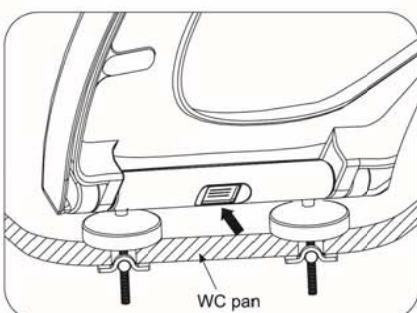

AFTER CARE

Easy Clean - Quick Release

The WC seat can be easily and quickly removed by opening the seat and pressing the button located on the seat hinge. Press the button in, and lift the seat off - see Figure above. After cleaning re-attach the seat by inserting the hinge pins into the hinge pin holes at the back of the seat. Gently press the seat down and it will click back into place.

Cleaning

Only use water and a mild detergent or soap to clean the seat. Never use scouring agents, abrasive surfaces, bleaching or acidic agents on the seat or the hinges.

The seat has been designed for normal domestic use (not commercial use).

The seat may malfunction if excessive weight is placed on it - don't stand on the seat.

2 - 2

B