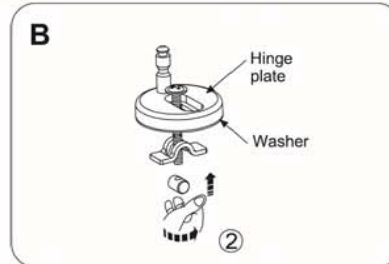

### Product Specification

Product Code	F233S+S27U
Dimensions (mm)	404 x 369 x 49.5
Net Weight (kg)	2.4
Gross Weight (kg)	3

**TECHNICAL DATA SHEET**

MYSCSEATW - My Home Soft Close seat

**Product Drawing**

Tools Required: 

- ① Unscrew the nut from the pan fixing bolt. Remove the nut retainer from the pan fixing bolt.

- ② Insert the pan fixing bolt through the hinge plate and the washer. Add the nut retainer to the pan fixing bolt. Screw on the nut to the pan fixing bolt.

- ③ Flip the nut retainer into a vertical position and insert through the pan fixing hole as shown in Figure C 3.

- ④ When inserted, gently shake the pan fixing bolt so that the nut retainer turns to a horizontal position. Once the nut retainer is horizontal, raise the hinge plate and pan fixing bolt so that the nut retainer is firmly held in position by the underside of the ceramic pan - as shown in Figure D 4.

- ⑤ Whilst holding the hinge plate and clamping the nut retainer to the pan, tighten the pan fixing bolt using a screw driver - as shown in Figure E 5. As the pan fixing bolt tightens the hinge plate will lower until fitting tightly to the pan.