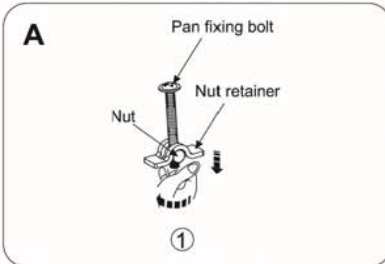

- ① Unscrew the nut from the pan fixing bolt. Remove the nut retainer from the pan fixing bolt.

- ② Insert the pan fixing bolt through the hinge plate and the washer. Add the nut retainer to the pan fixing bolt. Screw on the nut to the pan fixing bolt.

- ③ Flip the nut retainer into a vertical position and insert through the pan fixing hole as shown in Figure C 3.

- ④ When inserted, gently shake the pan fixing bolt so that the nut retainer turns to a horizontal position. Once the nut retainer is horizontal, raise the hinge plate and pan fixing bolt so that the nut retainer is firmly held in position by the underside of the ceramic pan - as shown in Figure D 4.

- ⑤ Whilst holding the hinge plate and clamping the nut retainer to the pan, tighten the pan fixing bolt using a screw driver - as shown in Figure E 5. As the pan fixing bolt tightens the hinge plate will lower until fitting tightly to the pan.