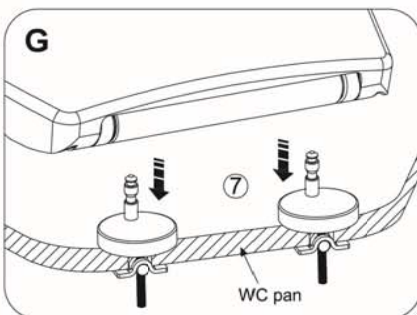

- ⑦ Attach the WC seat onto the hinge pins as shown in Figure G 7.