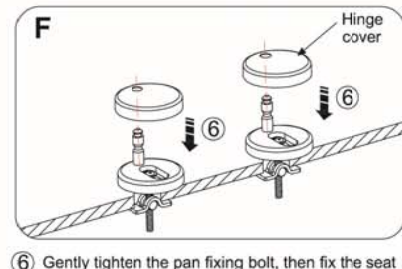

- ① Unscrew the nut from the pan fixing bolt. Remove the nut retainer from the pan fixing bolt.

- ② Insert the pan fixing bolt through the hinge plate and the washer. Add the nut retainer to the pan fixing bolt. Screw on the nut to the pan fixing bolt.

- ③ Flip the nut retainer into a vertical position and insert through the pan fixing hole as shown in Figure C 3.

- ④ When inserted, gently shake the pan fixing bolt so that the nut retainer turns to a horizontal position. Once the nut retainer is horizontal, raise the hinge plate and pan fixing bolt so that the nut retainer is firmly held in position by the underside of the ceramic pan - as shown in Figure D 4.

- ⑤ Whilst holding the hinge plate and clamping the nut retainer to the pan, tighten the pan fixing bolt using a screw driver - as shown in Figure E 5. As the pan fixing bolt tightens the hinge plate will lower until fitting tightly to the pan.