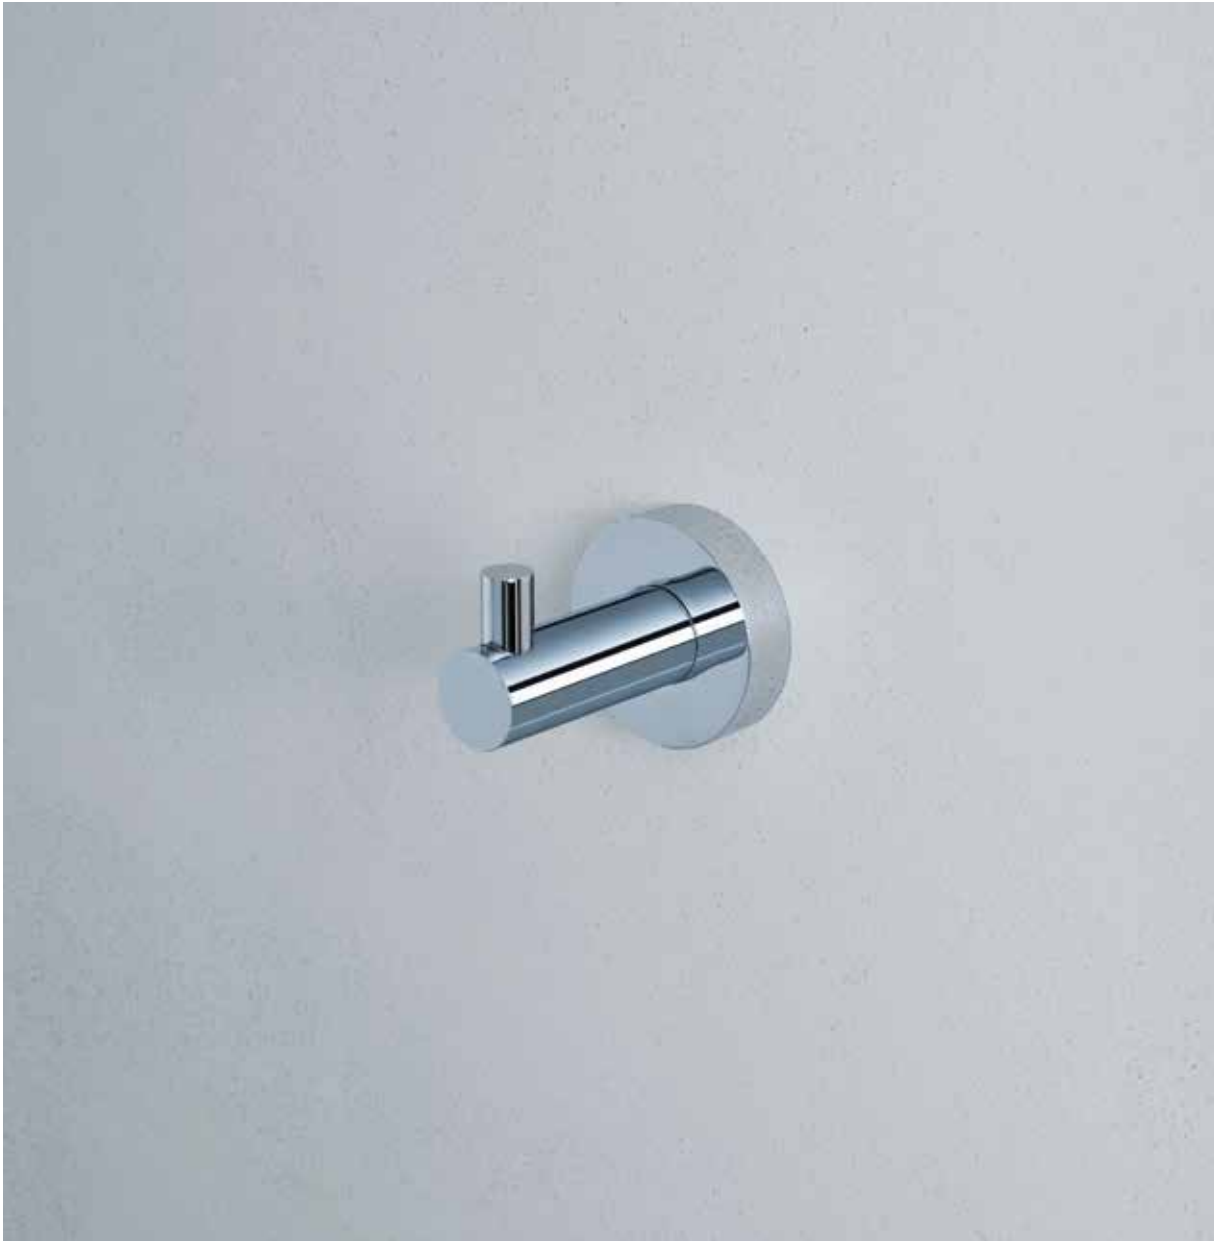

**HOXTON
BRASSWARE**

BRITTON®

Introducing Hoxton, an industrial inspired, minimal brassware, showering, accessory and waste range. Each piece designed with elegance in mind with a super slim profile and 25mm cartridges. Constructed from solid brass with high quality electro plating and flow straighteners, the brassware is hard-wearing and easy to clean with exceptional smooth operation every time you turn the tap on.

Hoxton robe hook

W: 45 D: 61 H: 45

Chrome: HOX.018CP **£25**
Brushed Brass: HOX.018BB **£35**
Matt Black: HOX.018MB **£35**

Click-clack bath waste and overflow

W: 80 D: 70 H: 950

Chrome: HOX.013CP **£59**
Brushed Brass: HOX.013BB **£79**
Matt Black: HOX.013MB **£79**

Hoxton basin waste

W: 60 D: 60 H: 89.5

Slotted
Brushed Brass: HOX.010BB **£55**
Matt Black: HOX.010MB **£55**
Unslotted
Brushed Brass: HOX.011BB **£55**
Matt Black: HOX.011MB **£55**

Hoxton bottle trap

With 400mm pipe

Chrome: HOX.0402CP **£89**
Brushed Brass: HOX.0402BB **£139**
Matt Black: HOX.0402MB **£139**

Hoxton floorstanding bath/shower mixer

HOX.009CP

Hoxton robe hook

HOX.018CP

Hoxton towel ring

HOX.017BB

Hoxton toilet roll holder